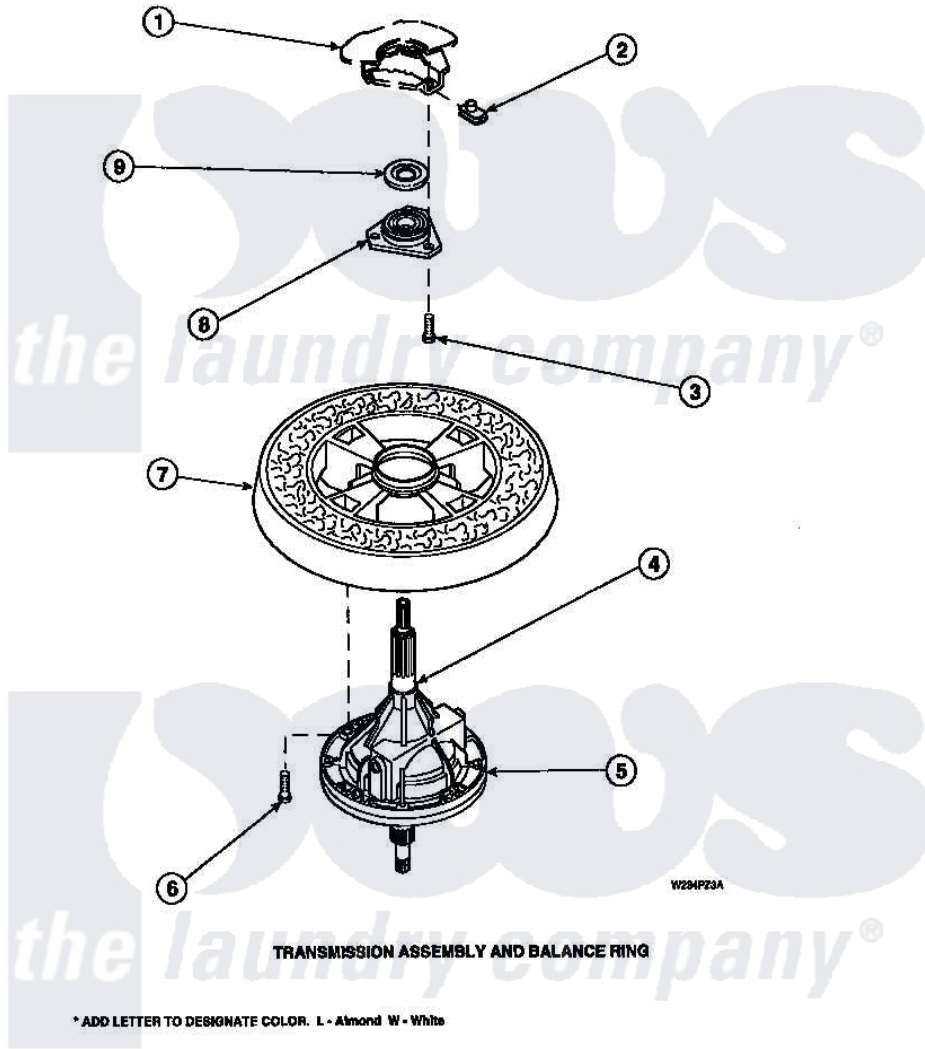

Amana LW8252L2 (BOM: PLW8252L2 A) 27 - TRANSMISSION ASSY AND BALANCE RING

Amana Residential Amana LW8252L2 (BOM: PLW8252L2 A) Washer Parts Parts Diagram 27 - TRANSMISSION ASSY AND BALANCE RING

Click on the part number to view part

Item	Original Part Number	Replaced By	Status	Part Description
1	34438P			Assembly, Outer Tub
2	27222			Nut, Retainer 5/16-18
3	36991	3400500		Bolt, 3405245 5/16-18 X 3/4
4	27604P			Never-Seeze 1 Oz Tube
5	34526P			Assembly, Transmission
6	37047		Not Available	SCREW, CAP
7	34731		Not Available	ASSY,BALANCE RING-COMPL
8	27182	40004201P		Main Bearing Assembly
9	27187			Flinger