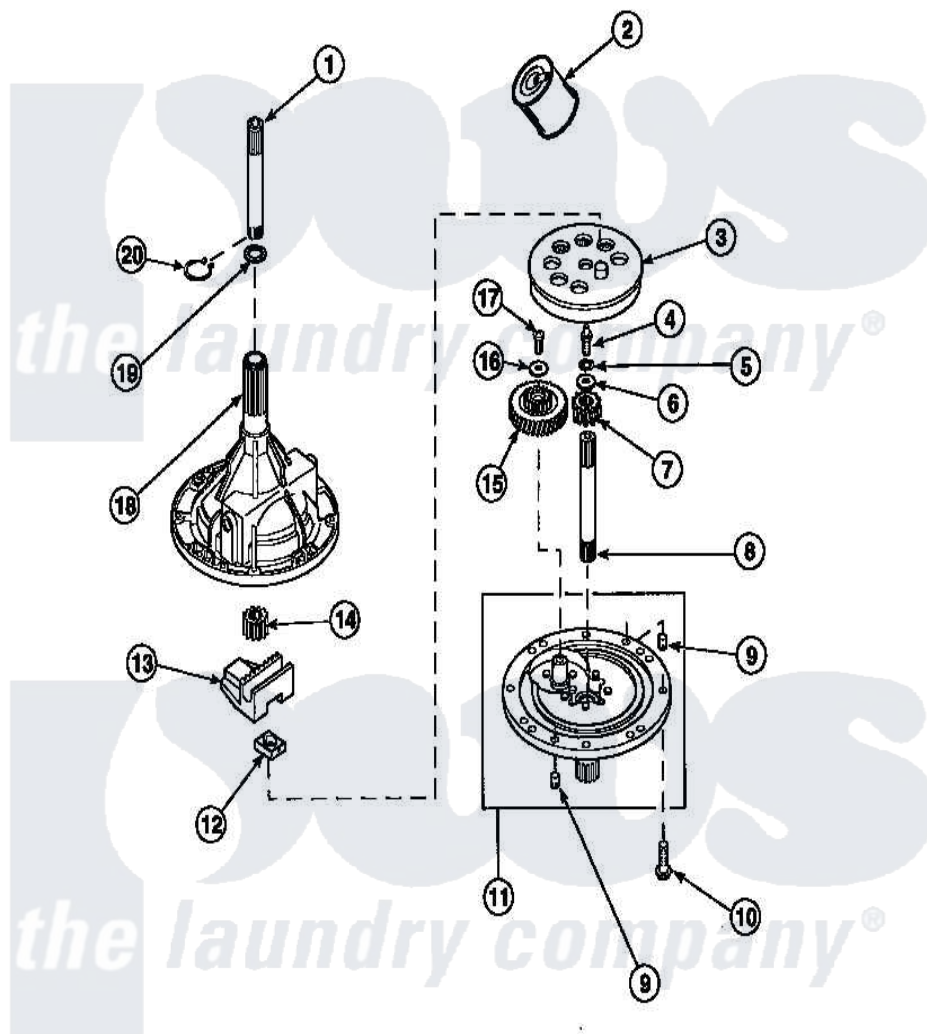

Amana LW8252L2 (BOM: PLW8252L2 B) 01 - 34526P TRANSMISSION ASSY

Amana Residential Amana LW8252L2 (BOM: PLW8252L2 B) Washer Parts Parts Diagram 01 - 34526P TRANSMISSION ASSY

[Click on the part number to view part](#)

Item	Original Part Number	Replaced By	Status	Part Description
1	Y36570			Shaft, Output
2	27243P			Oil, CW Transmission F-
3	26577			Assembly, Gear And Stud
4	27030		Not Available	SCREW, 1/4-20 SPECIAL
5	21456			Lockwasher, 1/4 Intshkp
6	26509	40041501		Washer
7	36562			Pinion, Drive
8	34853			Shaft, Input
9	27172			Pin, Dowel
10	32814		Not Available	SCREW, 1/4-20X7/8 SERRA
11	38290			Assembly, Cover
12	26493			Slide
13	Y31526			Rack
14	27003			Pinion, Agitator
15	29161			Gear, Reduction

16	29260	Not Available	WASHER
17	29273		Screw, 1/4-20 X 3/8
18	33223	Not Available	ASSY, TRANSMISSION CASE
19	35092		Washer, 3628id X 1.00 X .056
20	27197		Ring, Retaining
NI	37577P	Not Available	SEALANT