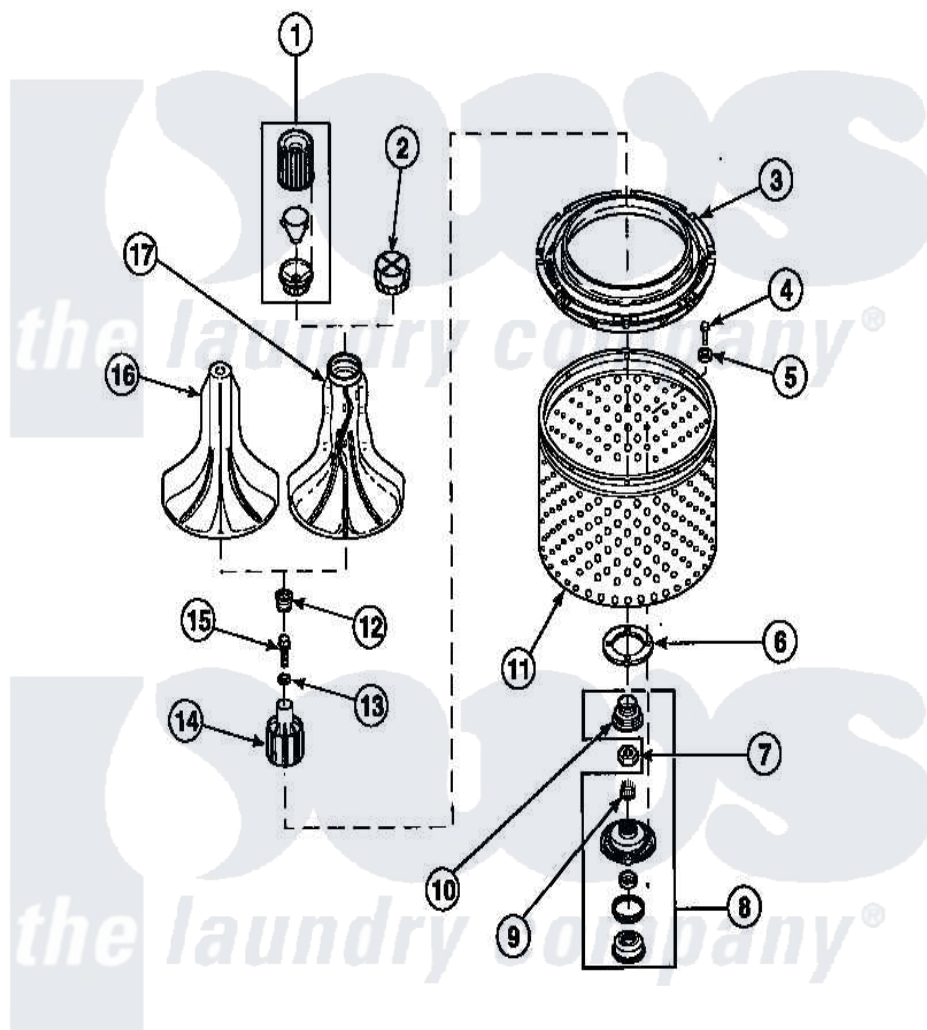

**Amana LW8252L2 (BOM: PLW8252L2 B) 02 - AGITATOR/DRIVE
BELL/SEAL KIT/TUB & HUB**

Amana Residential Amana LW8252L2 (BOM: PLW8252L2 B) Washer Parts Parts Diagram 02 - AGITATOR/DRIVE
BELL/SEAL KIT/TUB & HUB
Click on the part number to view part

Item	Original Part Number	Replaced By	Status	Part Description
1	36542	40002101W		Assembly, Fabric Softner
2	36515			Cap, Agitator
3	35035			Guard, Clothes
4	27202	W10116787		Screw
5	28094			Gasket
7	Y29220	40016301		Nut, Lock
9	29728	40008301		Insert, Spline
10	36425	40016101		Seal, Bell Drive
12	36511	40008401		Plug, Bell
13	36472			O-Ring
15	34288	40065102		Screw, Shoulder 1/4
16	33513			Agitator, Short-Coin