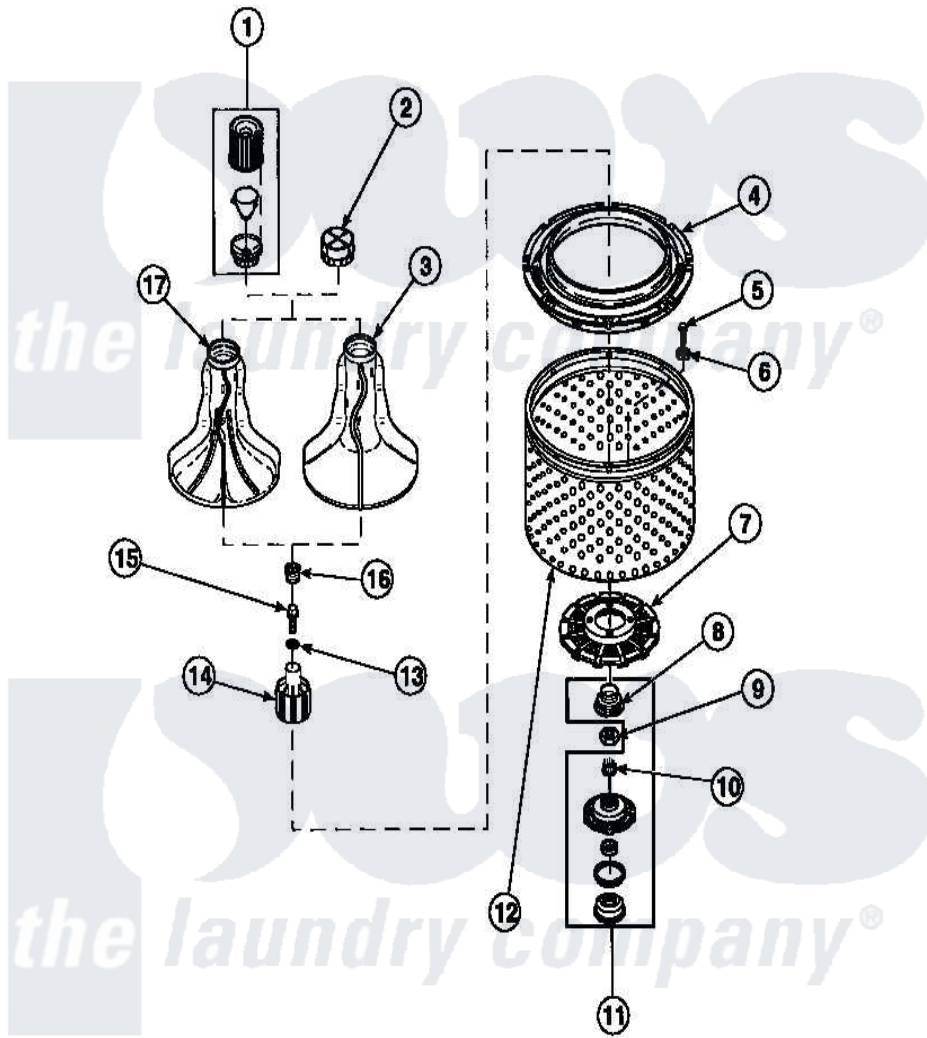

**Amana LW8252L2 (BOM: PLW8252L2 B) 03 - AGITATOR/DRIVE  
BELL/SEAL KIT/TUB & HUB**

Amana Residential Amana LW8252L2 (BOM: PLW8252L2 B) Washer Parts Parts Diagram 03 - AGITATOR/DRIVE  
BELL/SEAL KIT/TUB & HUB  
Click on the part number to view part

Item	Original Part Number	Replaced By	Status	Part Description
1	36542	<a href="#">40002101W</a>		Assembly, Fabric Softner
2	<a href="#">36515</a>			Cap, Agitator
3	36507	<a href="#">40000501W</a>		Agitator, Flex Vane
4	<a href="#">35035</a>			Guard, Clothes
5	27202	<a href="#">W10116787</a>		Screw
6	<a href="#">28094</a>			Gasket
7	32998	<a href="#">39371</a>		Filter Lin
8	36425	<a href="#">40016101</a>		Seal, Bell Drive
9	Y29220	<a href="#">40016301</a>		Nut, Lock
10	29728	<a href="#">40008301</a>		Insert, Spline
11	495P3	<a href="#">R9900552</a>		Hub And Seal
12	33501P	<a href="#">R9900144</a>		Kit- Wash
13	<a href="#">36472</a>			O-Ring
14	36443P	<a href="#">R9900189</a>		Kit, Drive Bell And Seal
15	34288	<a href="#">40065102</a>		Screw, Shoulder 1/4