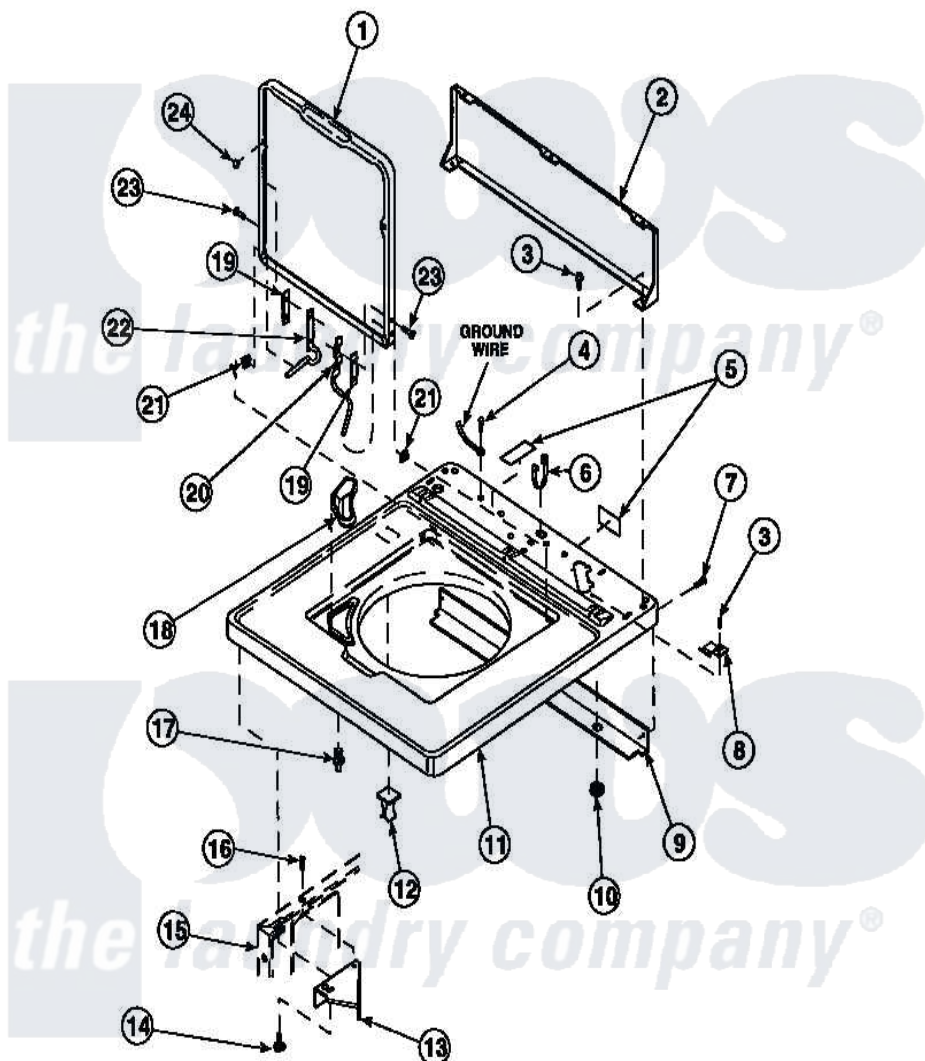

Amana LW8252L2 (BOM: PLW8252L2 B) 05 - CAB TOP/LOADING DR & CTRL HOOD REAR PAN

Amana Residential Amana LW8252L2 (BOM: PLW8252L2 B) Washer Parts Parts Diagram 05 - CAB TOP/LOADING DR & CTRL HOOD REAR PAN
 Click on the part number to view part

Item	Original Part Number	Replaced By	Status	Part Description
2	34903		Not Available	PANEL, BACK HOOD (USE 37782)
3	23962	W10116760		Screw
4	52909			Screw, 10B-16 X 1/2 HeX
6	21903	211881		Grommet, Cord Part Not Used-Gas Models Only
7	27196	27001200		Screw
8	35887	40063901		Clip, Hold Down
11	34902P		Not Available	TOP
12	36519		Not Available	CLIP
13	36034			Bracket, Director-Module
14	Y31644	27001200		Screw
15	34475P		Not Available	CABINET
16	36035		Not Available	SCREW,8-18X3/8 PHIL FLT HD
17	56534			Barrel, Support