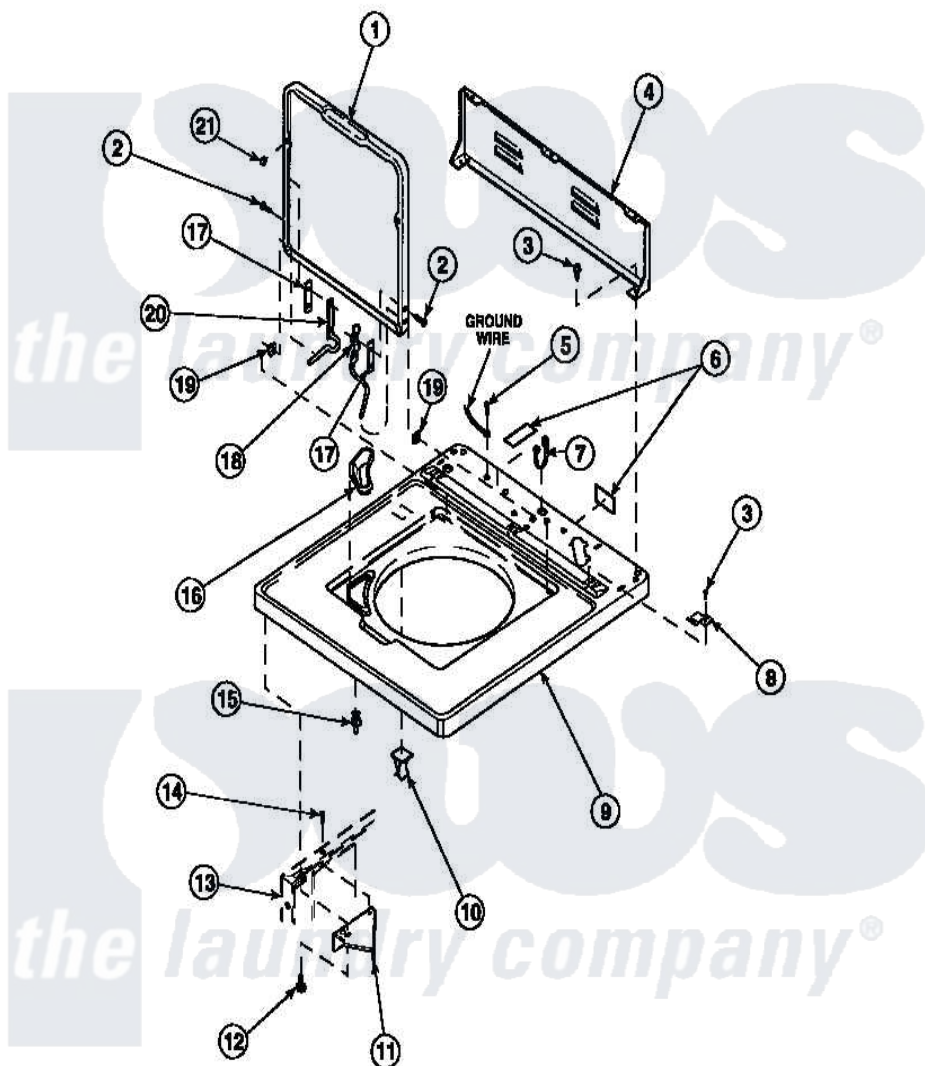

Amana LW8252L2 (BOM: PLW8252L2 B) 06 - CAB TOP/LOADING DR & CTRL HOOD REAR PAN

Amana Residential Amana LW8252L2 (BOM: PLW8252L2 B) Washer Parts Parts Diagram 06 - CAB TOP/LOADING DR & CTRL HOOD REAR PAN

[Click on the part number to view part](#)

Item	Original Part Number	Replaced By	Status	Part Description
1	33541P		Not Available	LID
2	34337	W10119828		Screw, Lid Hinge Mounting
3	23962	W10116760		Screw
4	34903		Not Available	PANEL, BACK HOOD (USE 37782)
5	52909			Screw, 10B-16 X 1/2 HeX
6	24903		Not Available	STICKER,DISCONNECT POW
7	21903	211881		Grommet, Cord Part Not Used- Gas Models Only
8	35887	40063901		Clip, Hold Down
9	34902P		Not Available	TOP
10	36519		Not Available	CLIP
11	36034			Bracket, Director-Module
12	Y31644	27001200		Screw
13	34475P		Not Available	CABINET

14	36035	Not Available	SCREW,8-18X3/8 PHIL FLT HD
15	56534		Barrel, Support
16	34776	Not Available	DISPENSER,BLEACH
17	34338		Gasket, Hinge
18	36437		Hinge, Lid R
19	33446	4008201	Bushing, Hinge
20	36513		Hinge, Left
21	21685	40038001	Bumper