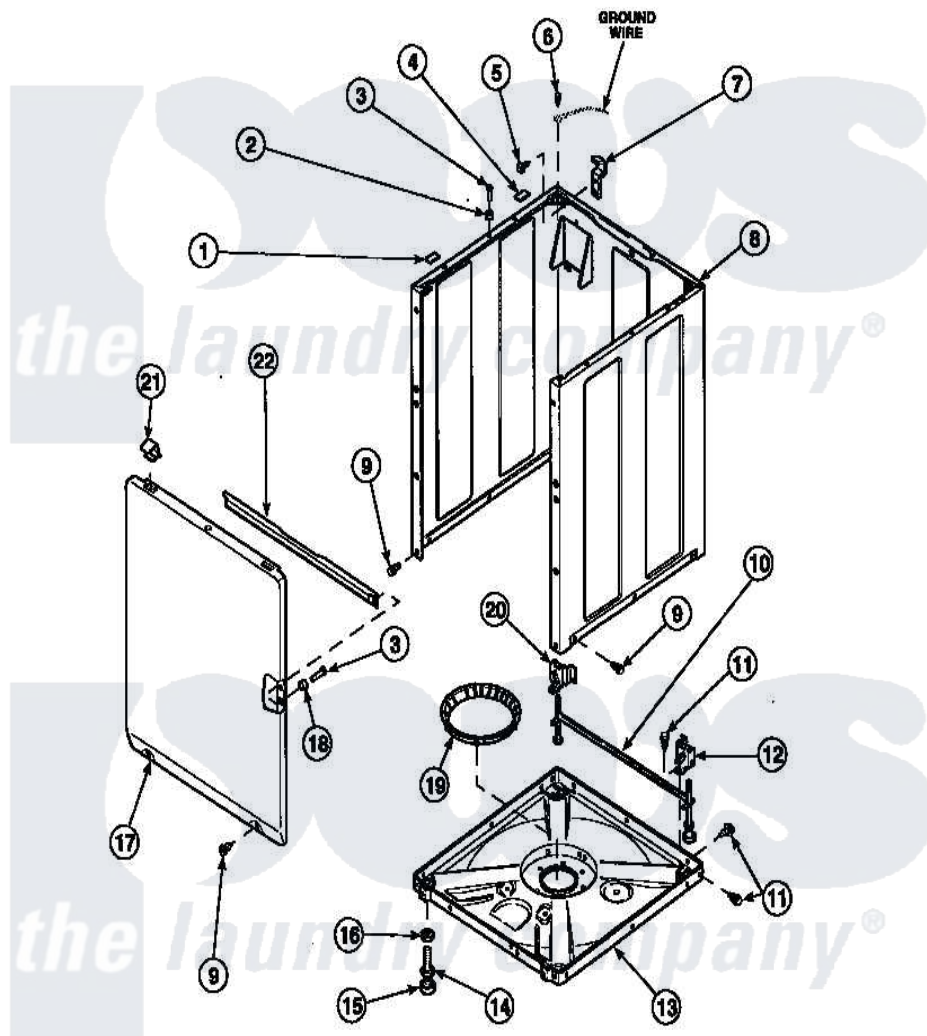

# Amana LW8252L2 (BOM: PLW8252L2 B) 08 - FRONT PANEL, BASE ASSY AND CABINET ASSY

Amana Residential Amana LW8252L2 (BOM: PLW8252L2 B) Washer Parts Parts Diagram 08 - FRONT PANEL, BASE ASSY AND CABINET ASSY  
 Click on the part number to view part

Item	Original Part Number	Replaced By	Status	Part Description
1	<a href="#">Y56128</a>			Pad, Bumper
2	56079	<a href="#">505187</a>		Locator, Panel
3	32671	<a href="#">Y014874</a>		Screw, Idler Arm And Sleeve
4	<a href="#">36226</a>			Pad, Bumper .25
5	34499		Not Available	SCREW, No.10B X 1/4 TAP IN HX
6	23962	<a href="#">W10116760</a>		Screw
7	<a href="#">Y27103</a>			Hinge, Hold-Down Lug
8	34475P		Not Available	CABINET
9	27196	<a href="#">27001200</a>		Screw
10	<a href="#">34443</a>			Assembly, Leg And Stabilizer
11	35148		Not Available	SCREW, 1/4-14 X 3/8 HX HD
12	36036		Not Available	BRACKET, SLL-RIGHT
13	<a href="#">36599P</a>			Assembly Nut/ Leg Base
"	<a href="#">34434P</a>			Assembly Nut/Leg Base

14	Y34319	<a href="#">22003428</a>	Leg, Adjustable
15	34318	<a href="#">40016001</a>	Foot, Rubber
16	Y21899	<a href="#">40038101</a>	Nut, Leg
17	34656P	Not Available	NOT GOOD No. SEE NOTE PNL, FRONT
18	<a href="#">28102</a>		Locator, Panel
19	36108	Not Available	SNUBBER PAD & ISOLATOR
20	<a href="#">36037</a>		Bracket, SII-Left
21	<a href="#">35865</a>		Clip, Hold-Down Front Panel
22	Y35097	Not Available	BRACE, FRT PNL