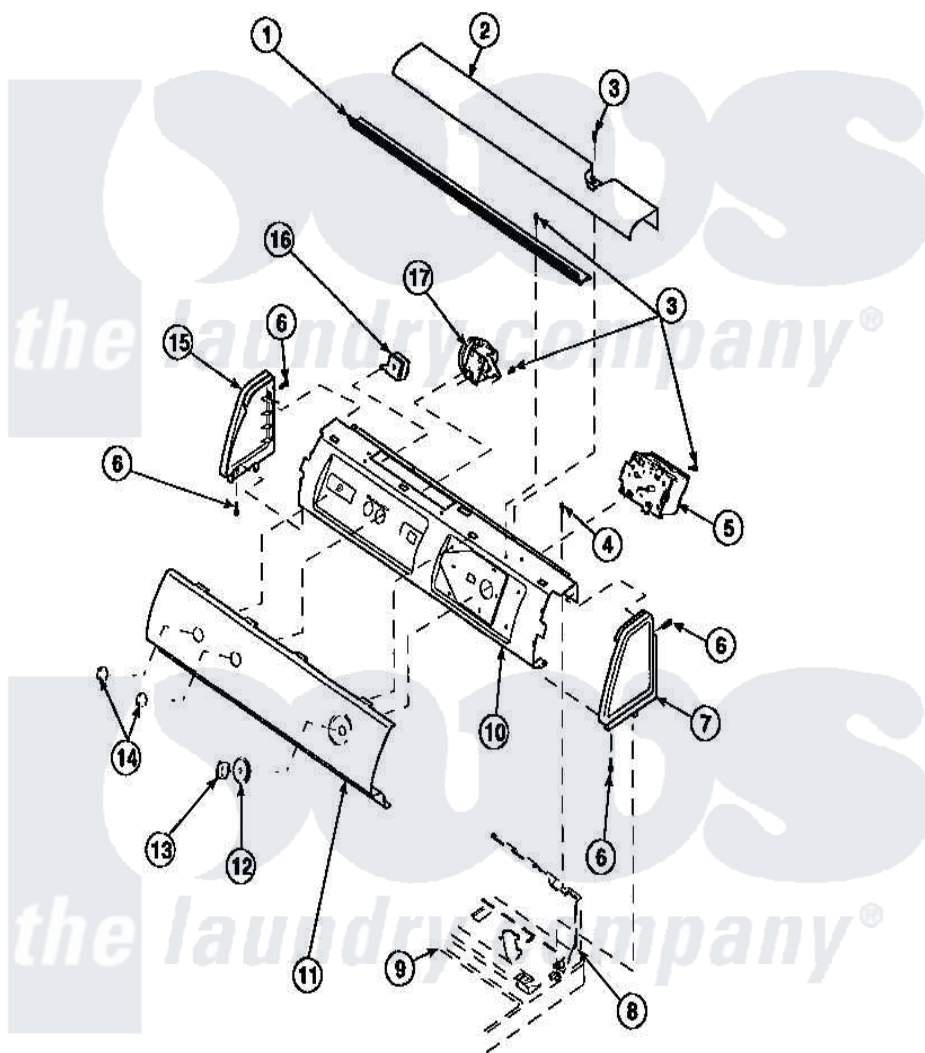

Amana LW8252L2 (BOM: PLW8252L2 B) 09 - GRAPHIC PANEL, CTRL
MTG PLATE AND CTRLS

Amana Residential Amana LW8252L2 (BOM: PLW8252L2 B) Washer Parts Parts Diagram 09 - GRAPHIC PANEL, CTRL
MTG PLATE AND CTRLS

[Click on the part number to view part](#)

Item	Original Part Number	Replaced By	Status	Part Description
1	Y34826		Not Available	DIFFUSER,LAMP-CLEAR
3	23962	W10116760		Screw
4	34904	489355		Screw, 8 X 1/2
6	501086	90767		Screw, 8A X 3/8 HeX Washer Head Tapping
8	34903		Not Available	PANEL, BACK HOOD (USE 37782)
9	34902P		Not Available	TOP
10	34821		Not Available	CONTROL MOUNTING PLATE
17	36045	40055101		Switch, Pressure