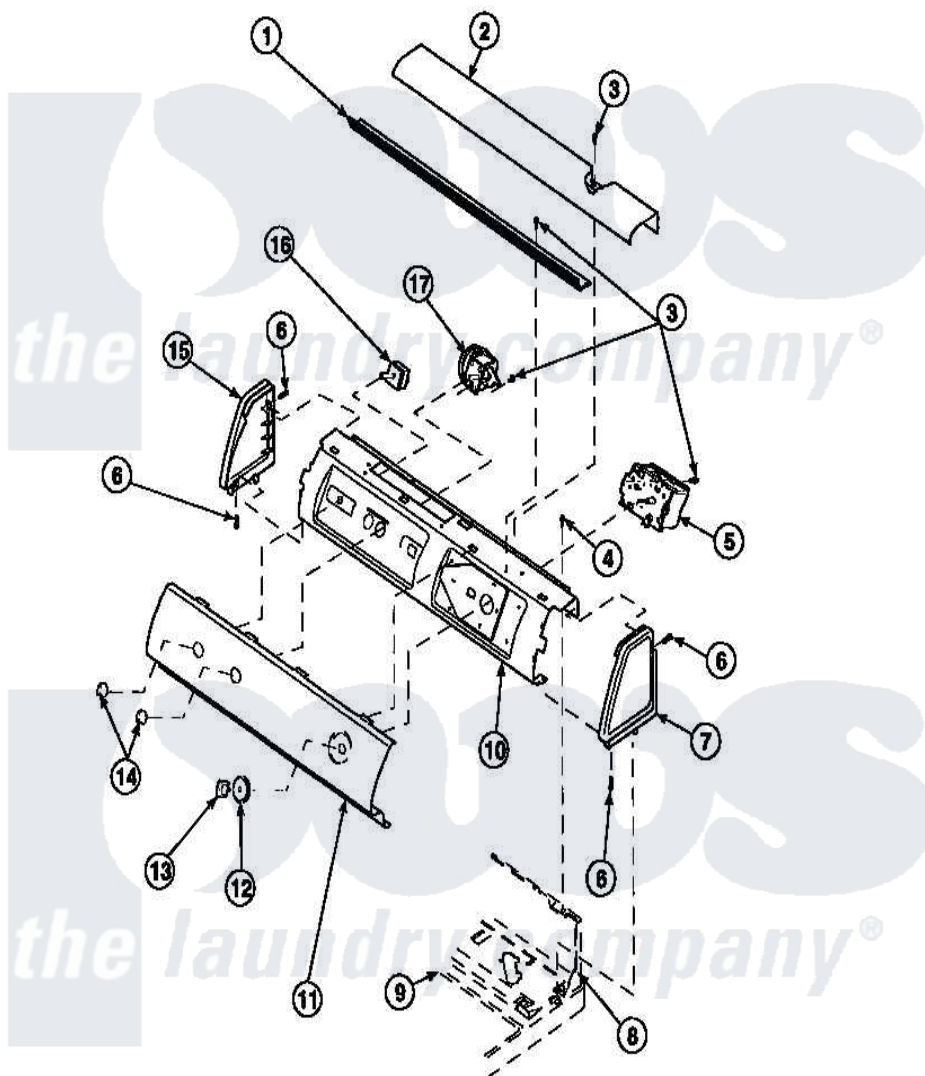

**Amana LW8252L2 (BOM: PLW8252L2 B) 10 - GRAPHIC PANEL, CTRL
MTG PLATE AND CTRLS**

Amana [Residential Amana LW8252L2 \(BOM: PLW8252L2 B\) Washer Parts](#) Parts Diagram 10 - GRAPHIC PANEL, CTRL
MTG PLATE AND CTRLS
[Click on the part number to view part](#)

Item	Original Part Number	Replaced By	Status	Part Description
1	Y34826		Not Available	DIFFUSER,LAMP-CLEAR
2	34824		Not Available	TOP COVER
3	23962	W10116760		Screw
4	34904	489355		Screw, 8 X 1/2
6	501086	90767		Screw, 8A X 3/8 HeX Washer Head Tapping
7	34817		Not Available	END CAP(RIGHT)
8	34903		Not Available	PANEL, BACK HOOD (USE 37782)
9	34902P		Not Available	TOP
10	34821		Not Available	CONTROL MOUNTING PLATE
12	36700		Not Available	TIMER KNOB SKIRT
13	35333		Not Available	TIMER KNOB
14	36701		Not Available	KNOB, TEMP
15	34818		Not Available	END CAP(LEFT)