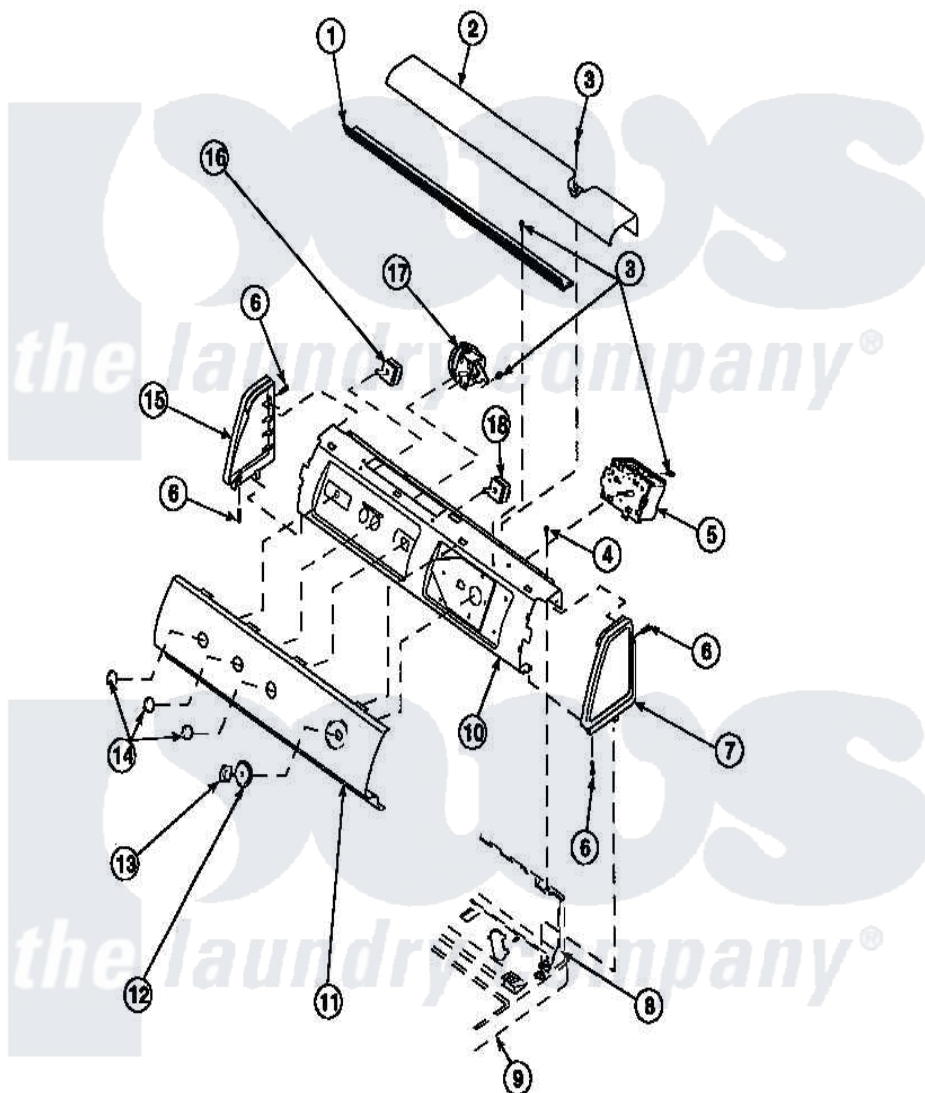

Amana LW8252L2 (BOM: PLW8252L2 B) 11 - GRAPHIC PANEL, CTRL
MTG PLATE AND CTRLS

Amana Residential Amana LW8252L2 (BOM: PLW8252L2 B) Washer Parts Parts Diagram 11 - GRAPHIC PANEL, CTRL
MTG PLATE AND CTRLS
Click on the part number to view part

Item	Original Part Number	Replaced By	Status	Part Description
1	Y34826		Not Available	DIFFUSER,LAMP-CLEAR
2	34824		Not Available	TOP COVER
3	23962	W10116760		Screw
4	34904	489355		Screw, 8 X 1/2
5	36607			Timer, 4 Cycle
6	501086	90767		Screw, 8A X 3/8 HeX Washer Head Tapping
7	34817		Not Available	END CAP(RIGHT)
8	34903		Not Available	PANEL, BACK HOOD (USE 37782)
9	34902P		Not Available	TOP
10	34821		Not Available	CONTROL MOUNTING PLATE
11	36612			Graphic Panel
12	36700		Not Available	TIMER KNOB SKIRT
13	35333		Not Available	TIMER KNOB

14	36701	Not Available	KNOB, TEMP
15	34818	Not Available	END CAP(LEFT)
16	36335	40046601	Switch, Temperature Select
17	35118	40039501	Switch, Speed
18	36045	40055101	Switch, Pressure