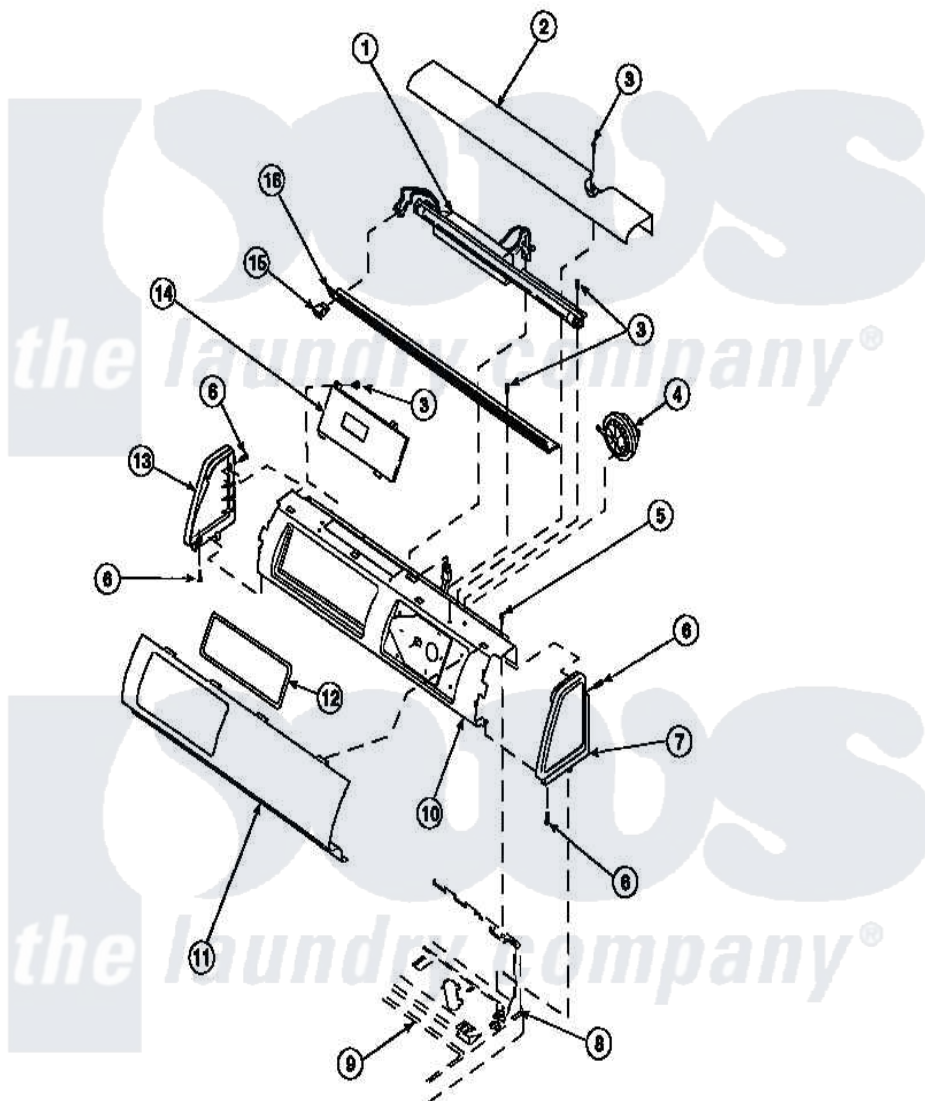

**Amana LW8252L2 (BOM: PLW8252L2 B) 12 - GRAPHIC PANEL, CTRL  
MTG PLATE AND CTRLS**

Amana Residential Amana LW8252L2 (BOM: PLW8252L2 B) Washer Parts Parts Diagram 12 - GRAPHIC PANEL, CTRL  
MTG PLATE AND CTRLS  
Click on the part number to view part

Item	Original Part Number	Replaced By	Status	Part Description
2	34824		Not Available	TOP COVER
3	23962	<a href="#">W10116760</a>		Screw
5	34904	<a href="#">489355</a>		Screw, 8 X 1/2
6	501086	<a href="#">90767</a>		Screw, 8A X 3/8 HeX Washer Head Tapping
7	34817		Not Available	END CAP(RIGHT)
8	34903		Not Available	PANEL, BACK HOOD (USE 37782)
9	34902P		Not Available	TOP
13	34818		Not Available	END CAP(LEFT)