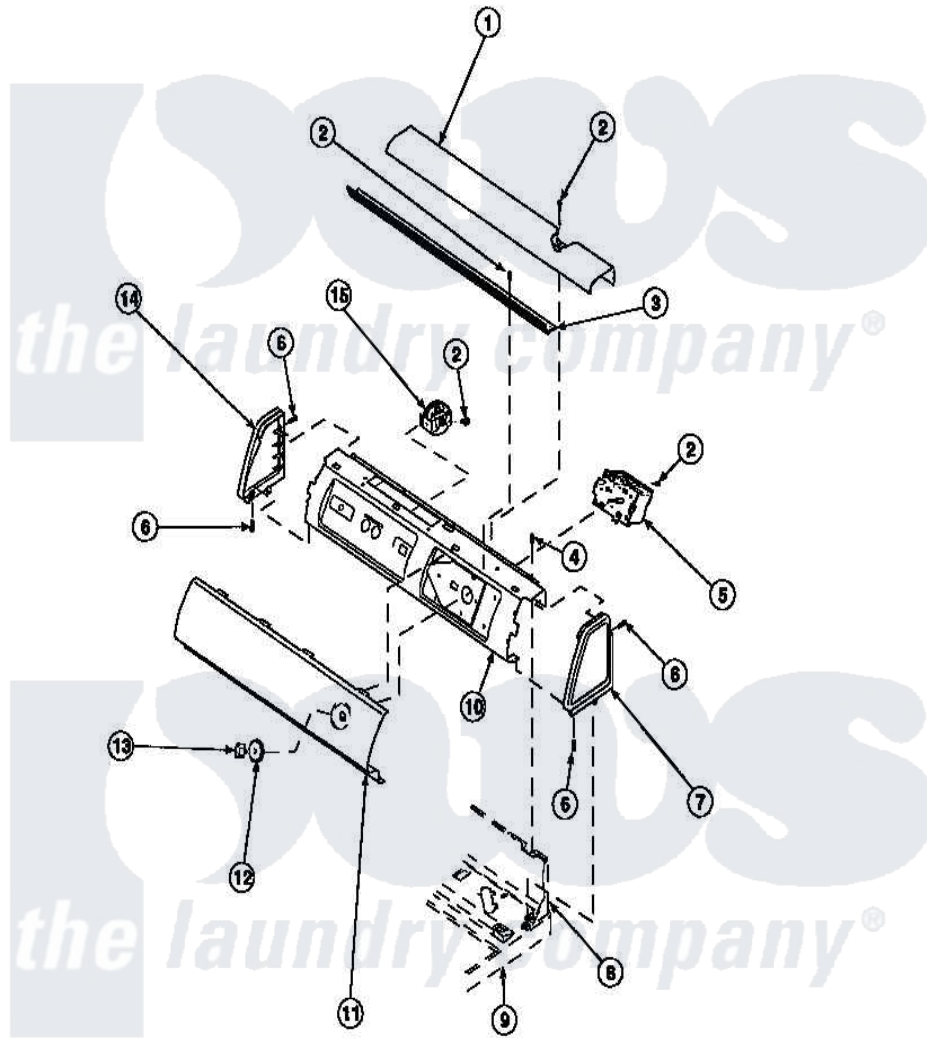

**Amana LW8252L2 (BOM: PLW8252L2 B) 13 - GRAPHIC PANEL, CTRL
MTG PLATE AND CTRLS**

Amana Residential Amana LW8252L2 (BOM: PLW8252L2 B) Washer Parts Parts Diagram 13 - GRAPHIC PANEL, CTRL
MTG PLATE AND CTRLS
Click on the part number to view part

Item	Original Part Number	Replaced By	Status	Part Description
2	23962	W10116760		Screw
3	Y34826		Not Available	DIFFUSER,LAMP-CLEAR
4	34904	489355		Screw, 8 X 1/2
6	501086	90767		Screw, 8A X 3/8 HeX Washer Head Tapping
7	34817		Not Available	END CAP(RIGHT)
8	34903		Not Available	PANEL, BACK HOOD (USE 37782)
9	34902P		Not Available	TOP
10	34821		Not Available	CONTROL MOUNTING PLATE
12	33817		Not Available	ASSY,TIMER SKIRT-BLACK
13	33897			Knob, Timer-Washer-Blac
14	34818		Not Available	END CAP(LEFT)