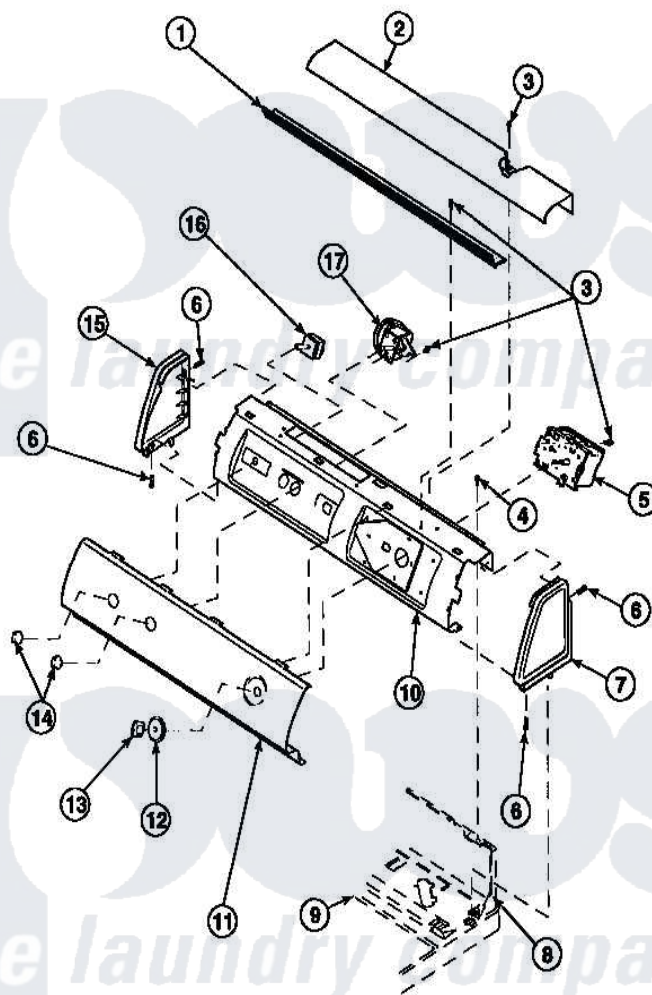

Amana LW8252L2 (BOM: PLW8252L2 B) 14 - GRAPHIC PANEL, CTRL
MTG PLATE AND CTRLS

Amana Residential Amana LW8252L2 (BOM: PLW8252L2 B) Washer Parts Parts Diagram 14 - GRAPHIC PANEL, CTRL
MTG PLATE AND CTRLS
Click on the part number to view part

Item	Original Part Number	Replaced By	Status	Part Description
1	Y34826		Not Available	DIFFUSER,LAMP-CLEAR
2	34824		Not Available	TOP COVER
3	23962	W10116760		Screw
5	34904	489355		Screw, 8 X 1/2
6	501086	90767		Screw, 8A X 3/8 HeX Washer Head Tapping
7	34817		Not Available	END CAP(RIGHT)
8	34903		Not Available	PANEL, BACK HOOD (USE 37782)
9	34902P		Not Available	TOP
11	34821		Not Available	CONTROL MOUNTING PLATE
12	36700		Not Available	TIMER KNOB SKIRT
13	35333		Not Available	TIMER KNOB
14	36701		Not Available	KNOB, TEMP
15	34818		Not Available	END CAP(LEFT)