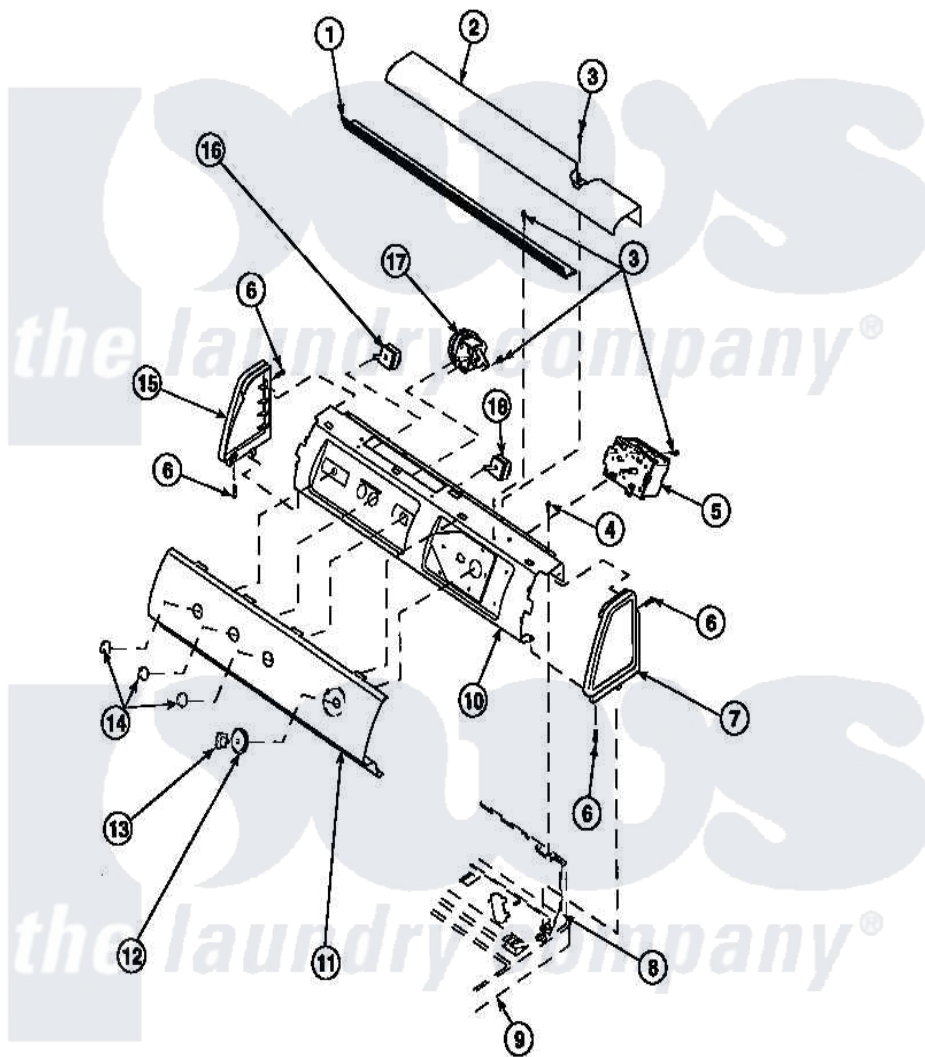

Amana LW8252L2 (BOM: PLW8252L2 B) 15 - GRAPHIC PANEL, CTRL
MTG PLATE AND CTRLS

Amana Residential Amana LW8252L2 (BOM: PLW8252L2 B) Washer Parts Parts Diagram 15 - GRAPHIC PANEL, CTRL
MTG PLATE AND CTRLS

[Click on the part number to view part](#)

Item	Original Part Number	Replaced By	Status	Part Description
1	Y34826		Not Available	DIFFUSER,LAMP-CLEAR
3	23962	W10116760		Screw
4	34904	489355		Screw, 8 X 1/2
5	36607			Timer, 4 Cycle
6	501086	90767		Screw, 8A X 3/8 HeX Washer Head Tapping
8	34903		Not Available	PANEL, BACK HOOD (USE 37782)
9	34902P		Not Available	TOP
10	34821		Not Available	CONTROL MOUNTING PLATE
16	36335	40046601		Switch, Temperature Select
17	36045	40055101		Switch, Pressure
18	35118	40039501		Switch, Speed