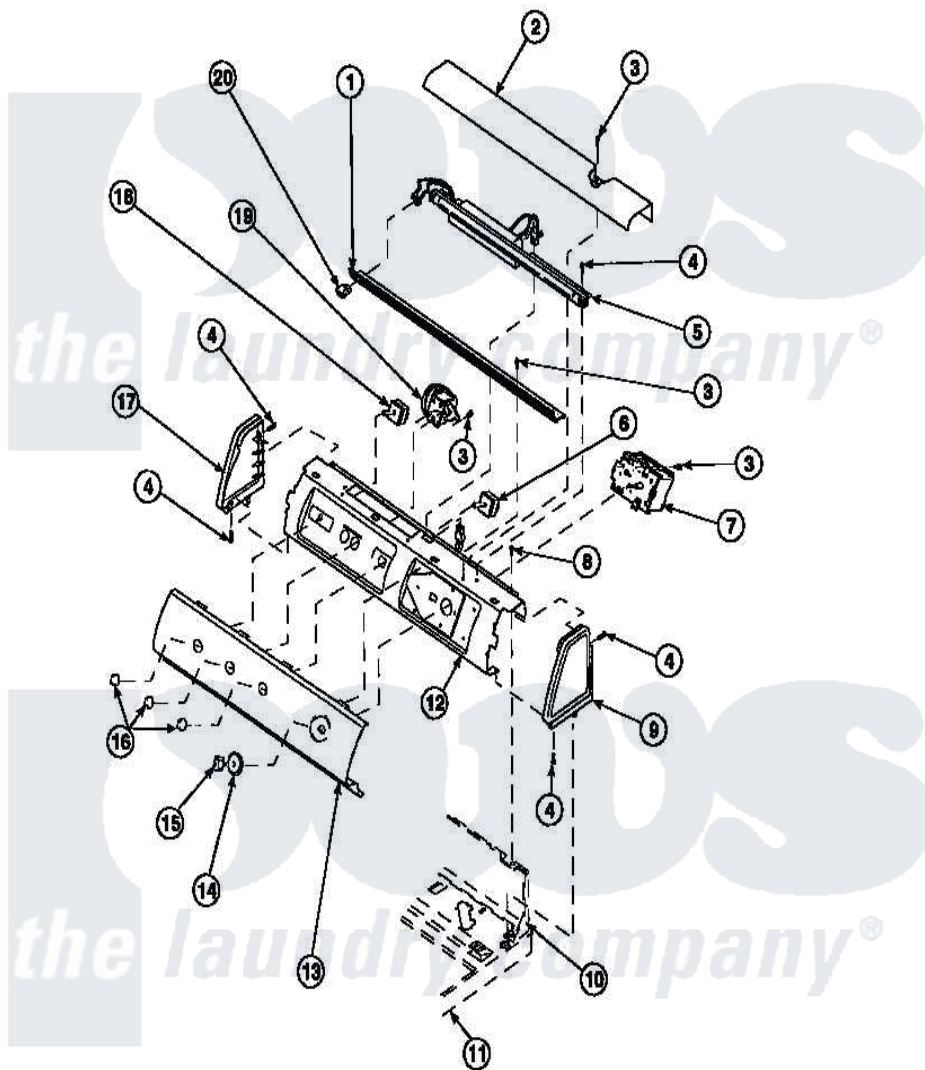

Amana LW8252L2 (BOM: PLW8252L2 B) 16 - GRAPHIC PANEL, CTRL MTG PLATE AND CTRLS

Amana Residential Amana LW8252L2 (BOM: PLW8252L2 B) Washer Parts Parts Diagram 16 - GRAPHIC PANEL, CTRL
MTG PLATE AND CTRLS
Click on the part number to view part

Item	Original Part Number	Replaced By	Status	Part Description
2	34824		Not Available	TOP COVER
3	23962	W10116760		Screw
4	501086	90767		Screw, 8A X 3/8 HeX Washer Head Tapping
6	35118	40039501		Switch, Speed
8	34904	489355		Screw, 8 X 1/2
9	34817		Not Available	END CAP(RIGHT)
10	34903		Not Available	PANEL, BACK HOOD (USE 37782)
11	34902P		Not Available	TOP
12	34821		Not Available	CONTROL MOUNTING PLATE
14	36700		Not Available	TIMER KNOB SKIRT
15	35333		Not Available	TIMER KNOB
16	36701		Not Available	KNOB, TEMP
17	34818		Not Available	END CAP(LEFT)

18 36335
19 36045

[40046601](#)
[40055101](#)

Switch, Temperature Select
Switch, Pressure