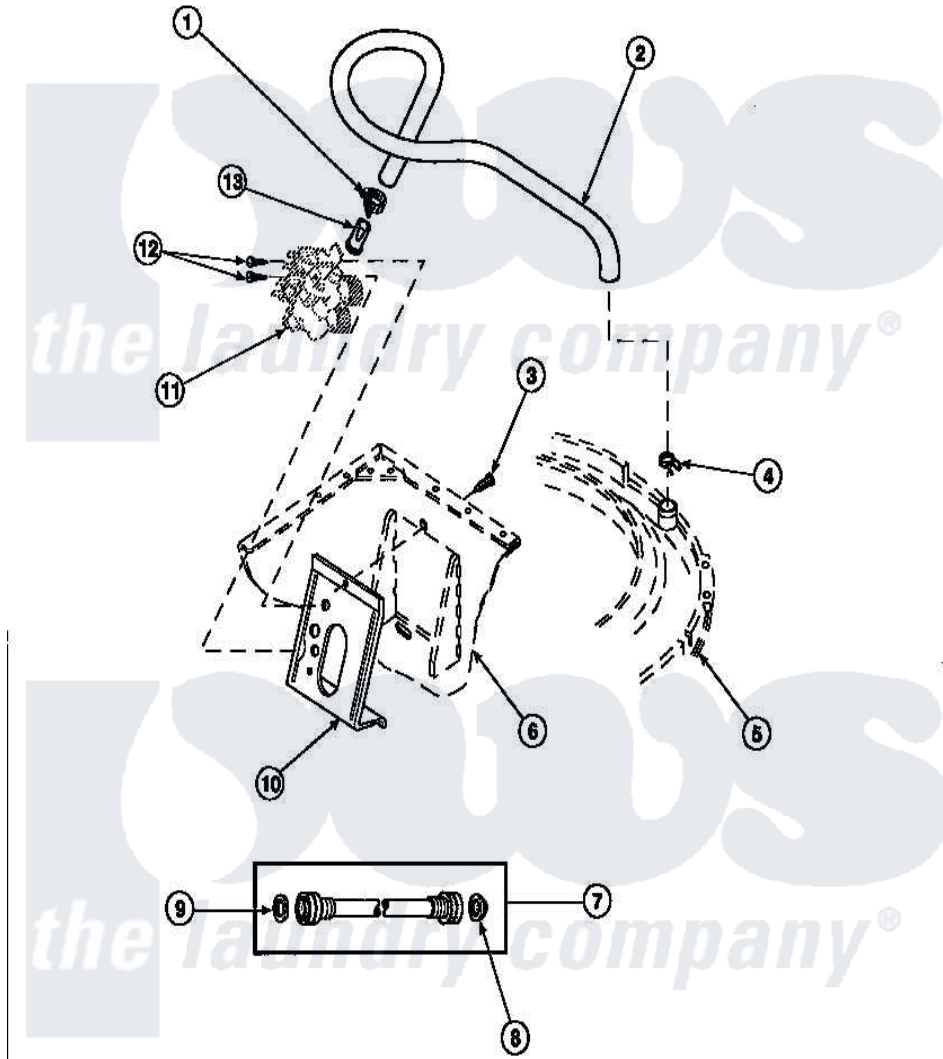

Amana LW8252L2 (BOM: PLW8252L2 B) 17 - INLET/FILL HOSE & MIXING VLV MTG BRKT

Amana Residential Amana LW8252L2 (BOM: PLW8252L2 B) Washer Parts Parts Diagram 17 - INLET/FILL HOSE & MIXING VLV MTG BRKT
 Click on the part number to view part

Item	Original Part Number	Replaced By	Status	Part Description
1	36801	596669		Clamp, Manifold
2	35874	38155		Hose, Mix Valve To TU
3	33562	27001200		Screw
4	29210			Hose Clamp
5	36025P			Assembly, Tub Coverand Gasket
6	34475P		Not Available	CABINET
7	20618	21001467		Hose- 10'
"	20617		Not Available	HOSE, INLET (8 FT)
"	28330P	202860		Inlet Hose Assembly
8	28605	22002960		Strainer, Washer Inlet
9	20290	Y013783		Washer, Inlet Hose
10	34972	39407		Bracket, Valve
11	34963	34963P		Valve Mixing Package
12	501086	00767		Screw, 8A X 3/8 HeX Washer