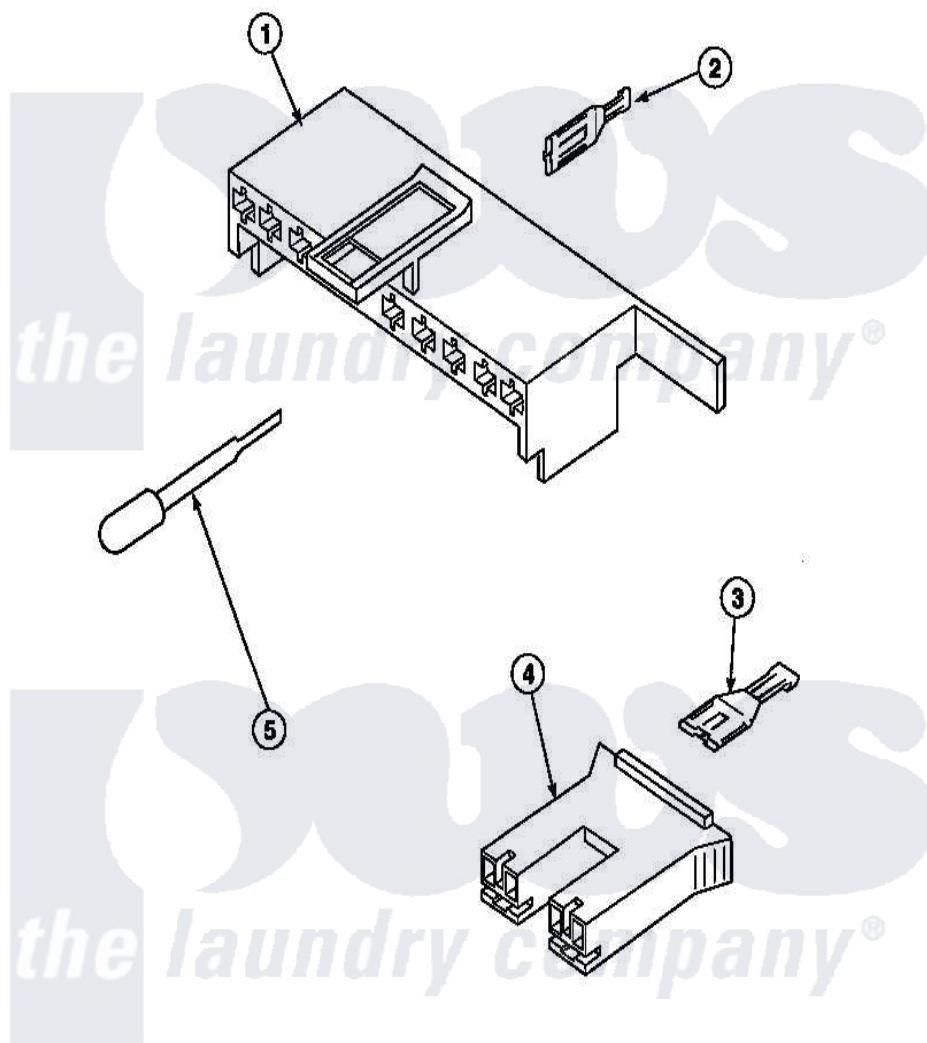

**Amana LW8252L2 (BOM: PLW8252L2 B) 19 - MIXING VALVE & MOTOR
CONN BLOCKS, TERM**

Amana Residential Amana LW8252L2 (BOM: PLW8252L2 B) Washer Parts Parts Diagram 19 - MIXING VALVE & MOTOR CONN BLOCKS, TERM
Click on the part number to view part

Item	Original Part Number	Replaced By	Status	Part Description
1	34677			10 Circuit Plug
2	Y00188			Molex Terminal
3	Y00121		Not Available	SPADE TERMINAL(12 GAUGE) (1/4 INCH-(2) 18 GAUGE WIRES O
4	34676			Plug
"	34675		Not Available	PLUG
5	283P4			Terminal Extractor Tool