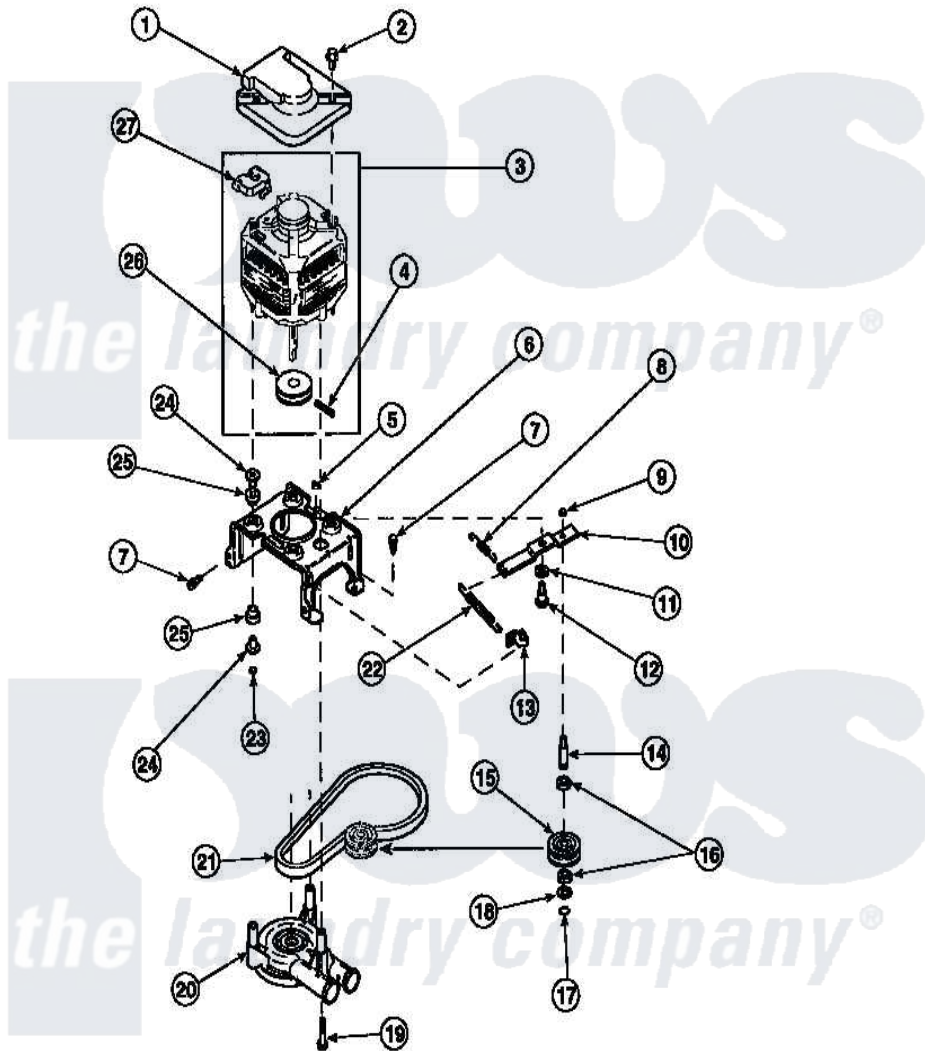

**Amana LW8252L2 (BOM: PLW8252L2 B) 20 - MOTOR, MTG BRKT, BELT, PUMP & IDLER ASSY**

Amana Residential Amana LW8252L2 (BOM: PLW8252L2 B) Washer Parts Parts Diagram 20 - MOTOR, MTG BRKT, BELT, PUMP & IDLER ASSY  
 Click on the part number to view part

Item	Original Part Number	Replaced By	Status	Part Description
1	34754	<a href="#">40112301</a>		Shield, Motor
2	36639	<a href="#">4312464</a>		Screw
3	34571P	<a href="#">27001215</a>		Motor W/Pulley
4	<a href="#">23750</a>			Pin, Roll
5	52566	<a href="#">27001225</a>		Nut, Jam Mid Lock 1/4-20
6	34890		Not Available	BRACKET,MOTOR MOUNT
"	<a href="#">37415P</a>			Kit, Motor Brkt
"	37415	<a href="#">37415P</a>		Kit, Motor Brkt
7	Y31645	<a href="#">27001200</a>		Screw
8	30620		Not Available	SPRING,IDLER LEVER HEL
9	28803	<a href="#">2221070</a>		Clamp, Nylon
10	31054	<a href="#">40041002</a>		Lever, Idler
"	37443	<a href="#">40041002</a>		Lever, Idler
11	81392	<a href="#">40054701</a>		Washer
12	27229	<a href="#">40038901</a>		Screw, 1/4-20

13	<a href="#">28849</a>		Clip, Spring
14	<a href="#">28802</a>		Shaft, Idler
15	28800	Not Available	WHEEL, IDLER
16	<a href="#">Y29443</a>		Washer, Felt
17	<a href="#">23748</a>		Ring, Retaining
18	<a href="#">52549</a>		Washer, 501 ID X3/4 Odx
19	Y34565	<a href="#">40063701</a>	Screw, 10-16 x 1.75
20	36863P	<a href="#">27001233</a>	Pump
21	<a href="#">28808</a>		Belt, Agitate And Spin
22	<a href="#">37366</a>		Spring, Idler
"	<a href="#">37606</a>		Spring, Idler Lever
23	35423	<a href="#">3400029</a>	Nut, Adapter Plate
24	<a href="#">34791</a>		Post, Mount-Motor
25	<a href="#">34788</a>		Mount, Motor
26	27171	Not Available	PULLEY, MOTOR
27	35632	Not Available	SWITCH, MOTOR