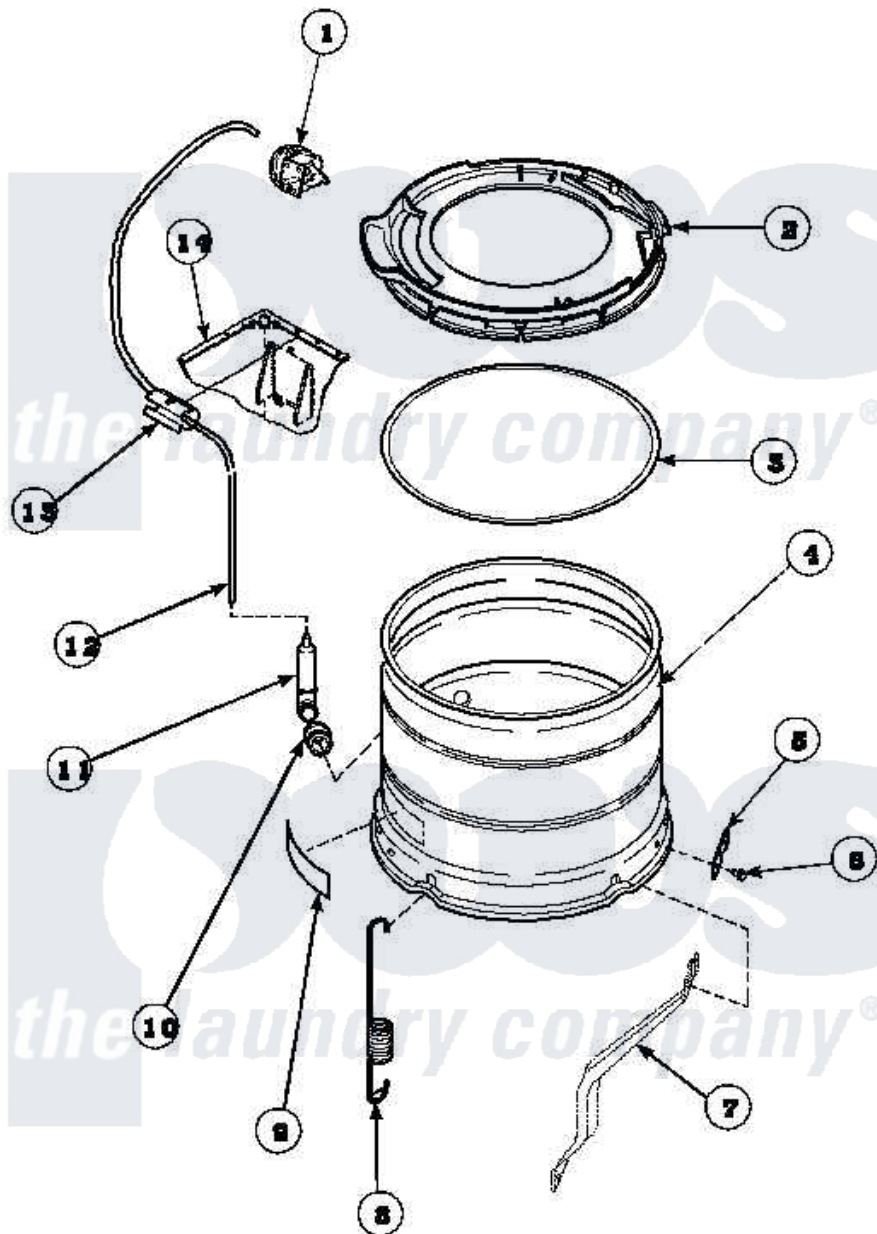

Amana LW8252L2 (BOM: PLW8252L2 B) 21 - OUTER TUB, COVER AND PRESSURE HOSE

Amana Residential Amana LW8252L2 (BOM: PLW8252L2 B) Washer Parts Parts Diagram 21 - OUTER TUB, COVER AND PRESSURE HOSE

Click on the part number to view part

Item	Original Part Number	Replaced By	Status	Part Description
1	36045	40055101		Switch, Pressure
2	36025P			Assembly, Tub Cover and Gasket
3	32857			Gasket, Tub Cover Small
4	34438P			Assembly, Outer Tub
5	27926			Plate, Leg .063
6	35369	40128701		Screw, 5/16-18 X .50
7	34471		Not Available	LEG,SUPPORT
8	35948			Spring, Leg-Large Tub
9	500049		Not Available	STICKER
10	29175	40037801		Grommet
11	30907	40008501		Assembly, Pressure Bulb
12	29213	39125		Tubing 31
13	36985		Not Available	CLIP, HOSE
14	34475P		Not Available	CABINET