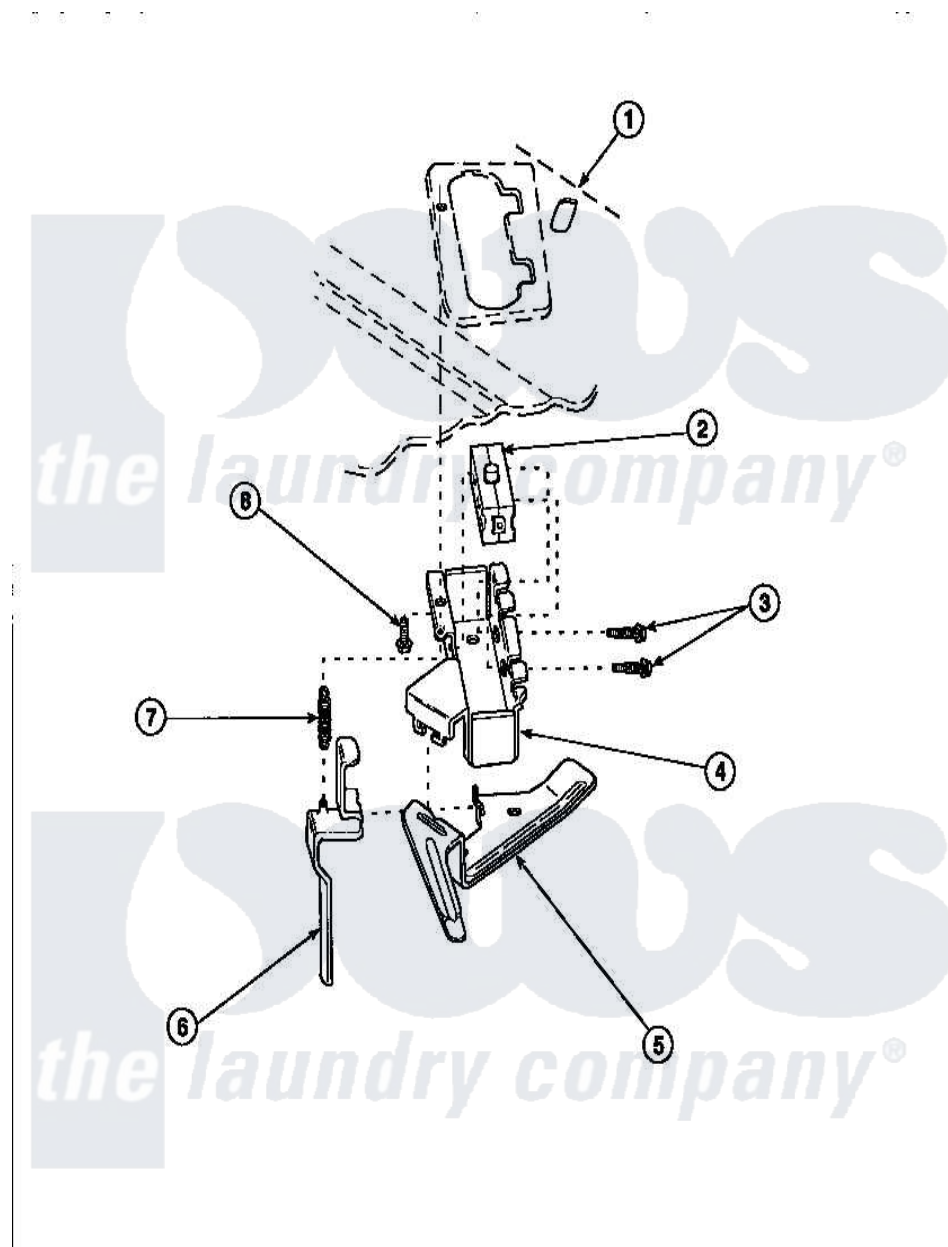

Amana LW8252L2 (BOM: PLW8252L2 B) 22 - OUT-OF-BALANCE SWITCH

Amana Residential Amana LW8252L2 (BOM: PLW8252L2 B) Washer Parts Parts Diagram 22 - OUT-OF-BALANCE SWITCH

[Click on the part number to view part](#)

Item	Original Part Number	Replaced By	Status	Part Description
1	34902P		Not Available	TOP
2	33445	27001095		Switch, Lid
3	36510			Screw
4	36497P			Kit, Switch Holder
5	33441			Arm, Actuator
6	33442			Lever, Unbalanced Load
7	33443			Spring
8	23962	W10116760		Screw