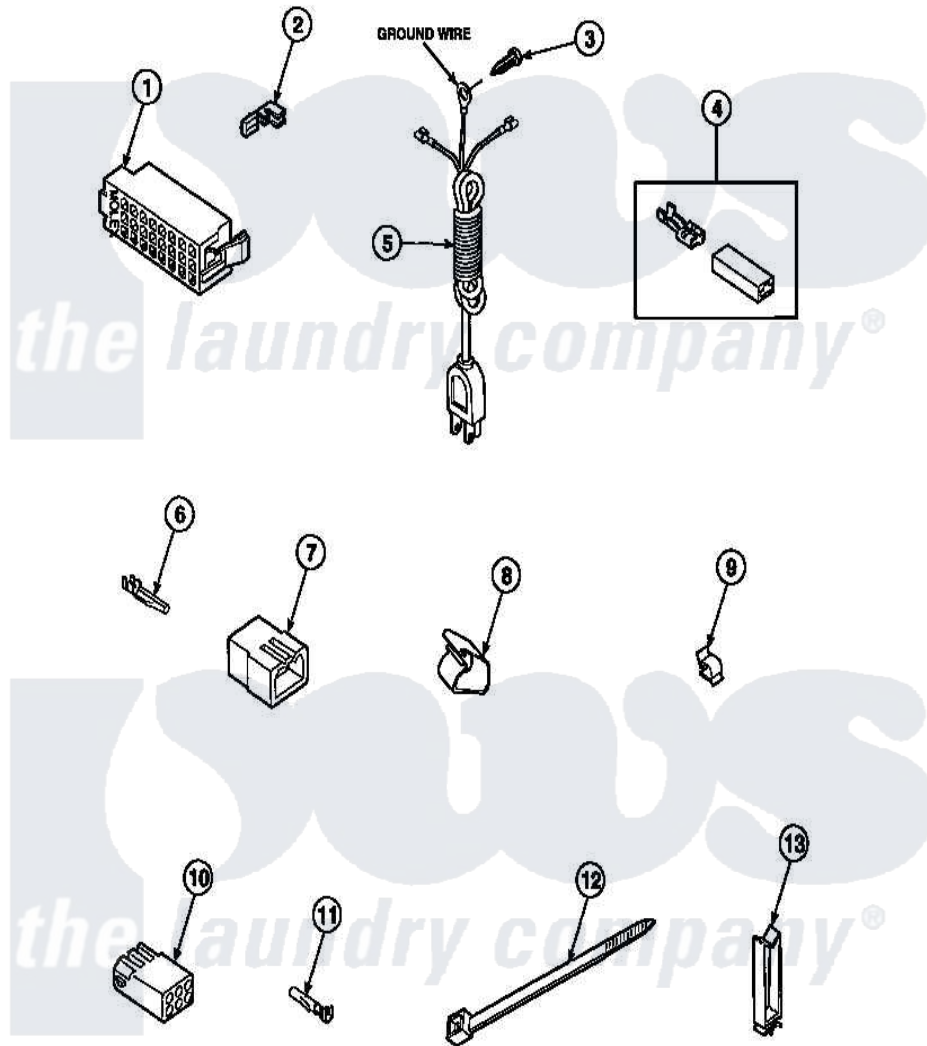

# Amana LW8252L2 (BOM: PLW8252L2 B) 23 - POWER CORD AND TERMINALS

Amana Residential Amana LW8252L2 (BOM: PLW8252L2 B) Washer Parts Parts Diagram 23 - POWER CORD AND TERMINALS

Click on the part number to view part

Item	Original Part Number	Replaced By	Status	Part Description
1	<a href="#">34123</a>			Housing, LH -24 Position
"	<a href="#">32746</a>			Housing, RH-24 Positi
2	<a href="#">Y00188</a>			Molex Terminal
3	<a href="#">52909</a>			Screw, 10B-16 X 1/2 HeX
4	00234	<a href="#">00359</a>		Terminal Ultra Pod 250 X032F
5	Y34458		Not Available	POWER CORD ALL
6	<a href="#">Y00116</a>			Terminal, Pin-Male
7	26302		Not Available	PLUG,1 CIRCUIT
"	<a href="#">23041</a>			Plug, 6 Circuit
"	<a href="#">23033</a>			Plug, 9 Circuit
8	35521		Not Available	CLIP,HARNESS HOLDER
9	<a href="#">21036</a>			Clip, Cable
10	<a href="#">26708</a>			Receptacle, 6 Circuit
"	<a href="#">26301</a>			Receptacle, Molex
"	<a href="#">26163</a>			Receptacle, 9 Circuit

11	Y00117	<a href="#">5011-XX</a>	093 Female Socket
12	36466	<a href="#">M0321209</a>	Tie-Electrical
13	36274	Not Available	CLIP, HARNESS