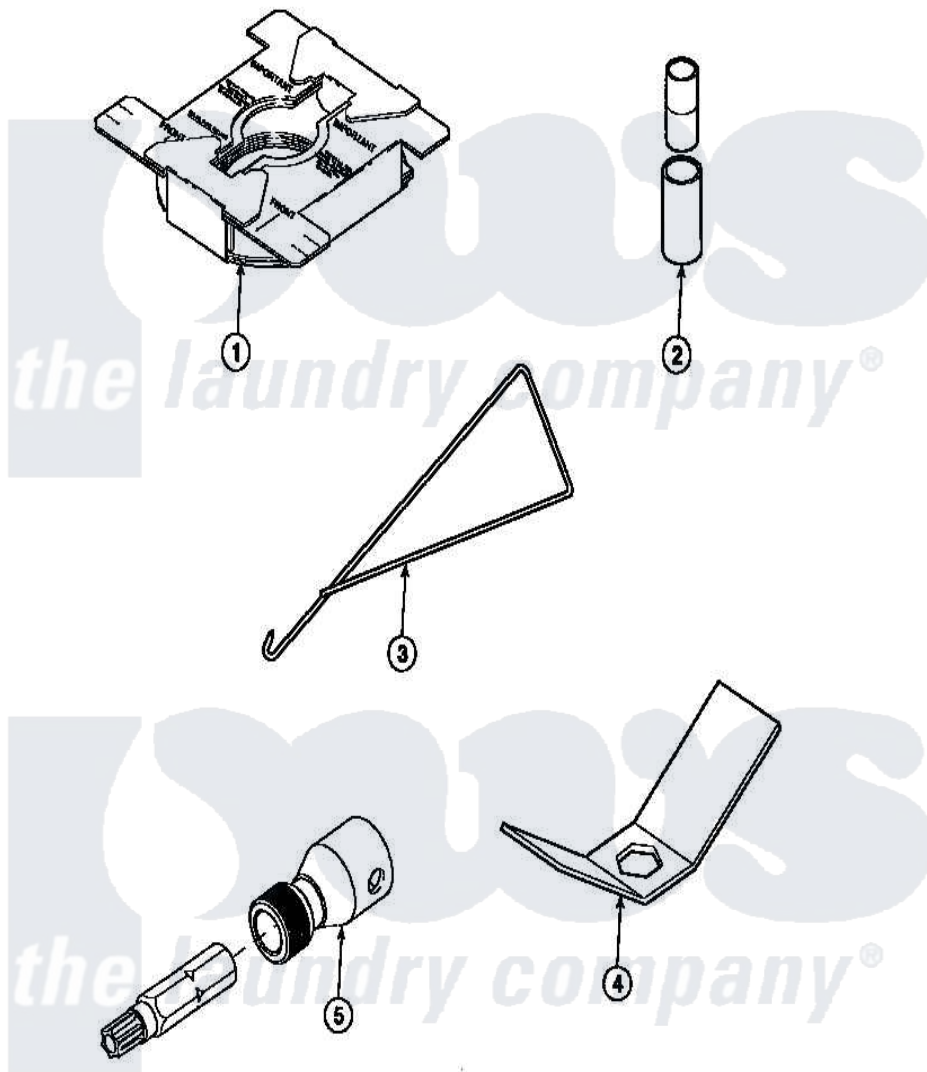

Amana LW8252L2 (BOM: PLW8252L2 B) 24 - SPECIAL TOOLS

Amana Residential Amana LW8252L2 (BOM: PLW8252L2 B) Washer Parts Parts Diagram 24 - SPECIAL TOOLS
 Click on the part number to view part

Item	Original Part Number	Replaced By	Status	Part Description
1	36926		Not Available	BRACE, SHIPPING
2	242P4			Installer, Spring
3	289P4	321P4		Hook, Spring
4	237P4	306P4		Hex Wrench
5	282P4			T25 Tamper Resistant Bit
"	24161			Torx Bit Holder
NI	555P3	725P3		Kit