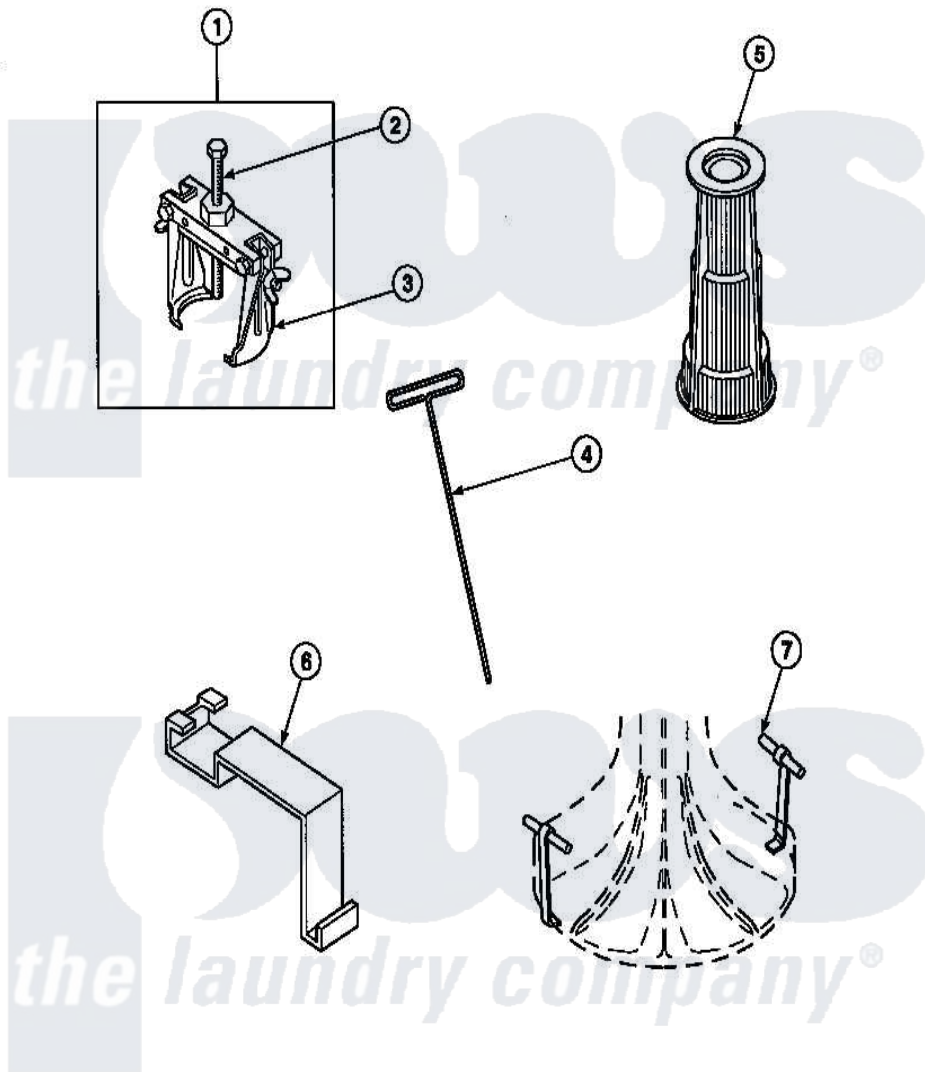

Amana LW8252L2 (BOM: PLW8252L2 B) 25 - SPECIAL TOOLS

Amana Residential Amana LW8252L2 (BOM: PLW8252L2 B) Washer Parts Parts Diagram 25 - SPECIAL TOOLS

[Click on the part number to view part](#)

Item	Original Part Number	Replaced By	Status	Part Description
1	294P4			Bell Tool
2	294P4B			Drive Bell Bolt
3	294P4A			Jaw, Drive Bell Tool
4	291P4		Not Available	WRENCH, T - ALLEN
5	293P4			Seal Tool
6	273P4			Tub Cover Gasket Tool
7	254P4P			Agitator Hooks
NI	555P3	725P3		Kit