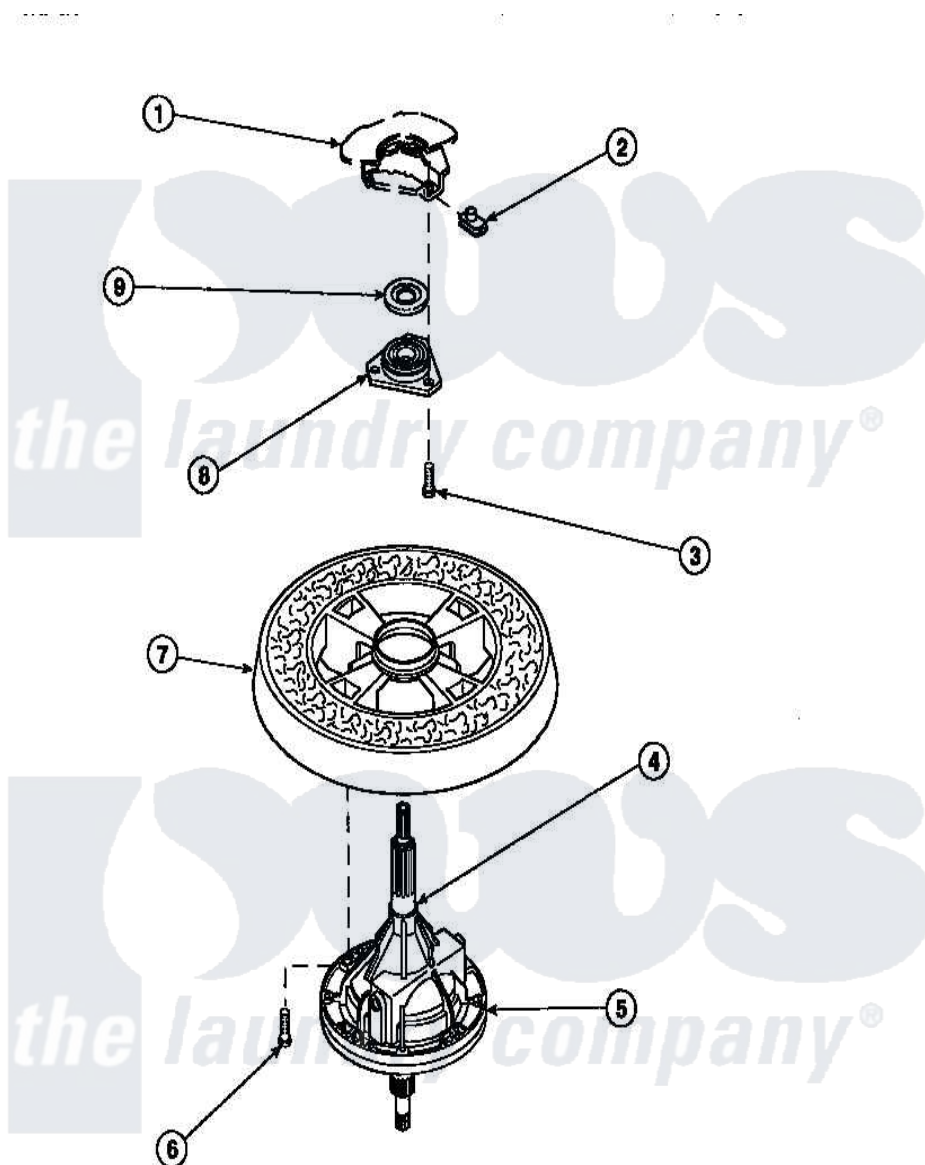

Amana LW8252L2 (BOM: PLW8252L2 B) 27 - TRANSMISSION ASSY AND BALANCE RING

Amana Residential Amana LW8252L2 (BOM: PLW8252L2 B) Washer Parts Parts Diagram 27 - TRANSMISSION ASSY AND BALANCE RING

Click on the part number to view part

| Item | Original Part Number | Replaced By | Status | Part Description |
|------|------------------------|---------------------------|---------------|-----------------------------|
| 1 | 34438P | | | Assembly, Outer Tub |
| 2 | 27222 | | | Nut, Retainer 5/16-18 |
| 3 | 36991 | 3400500 | | Bolt, 3405245 5/16-18 X 3/4 |
| 4 | 27604P | | | Never-Seeze 1 Oz Tube |
| 5 | 34526P | | | Assembly, Transmission |
| 6 | 37047 | | Not Available | SCREW, CAP |
| 7 | 34731 | | Not Available | ASSY,BALANCE RING-COMPL |
| 8 | 27182 | 40004201P | | Main Bearing Assembly |
| 9 | 27187 | | | Flinger |