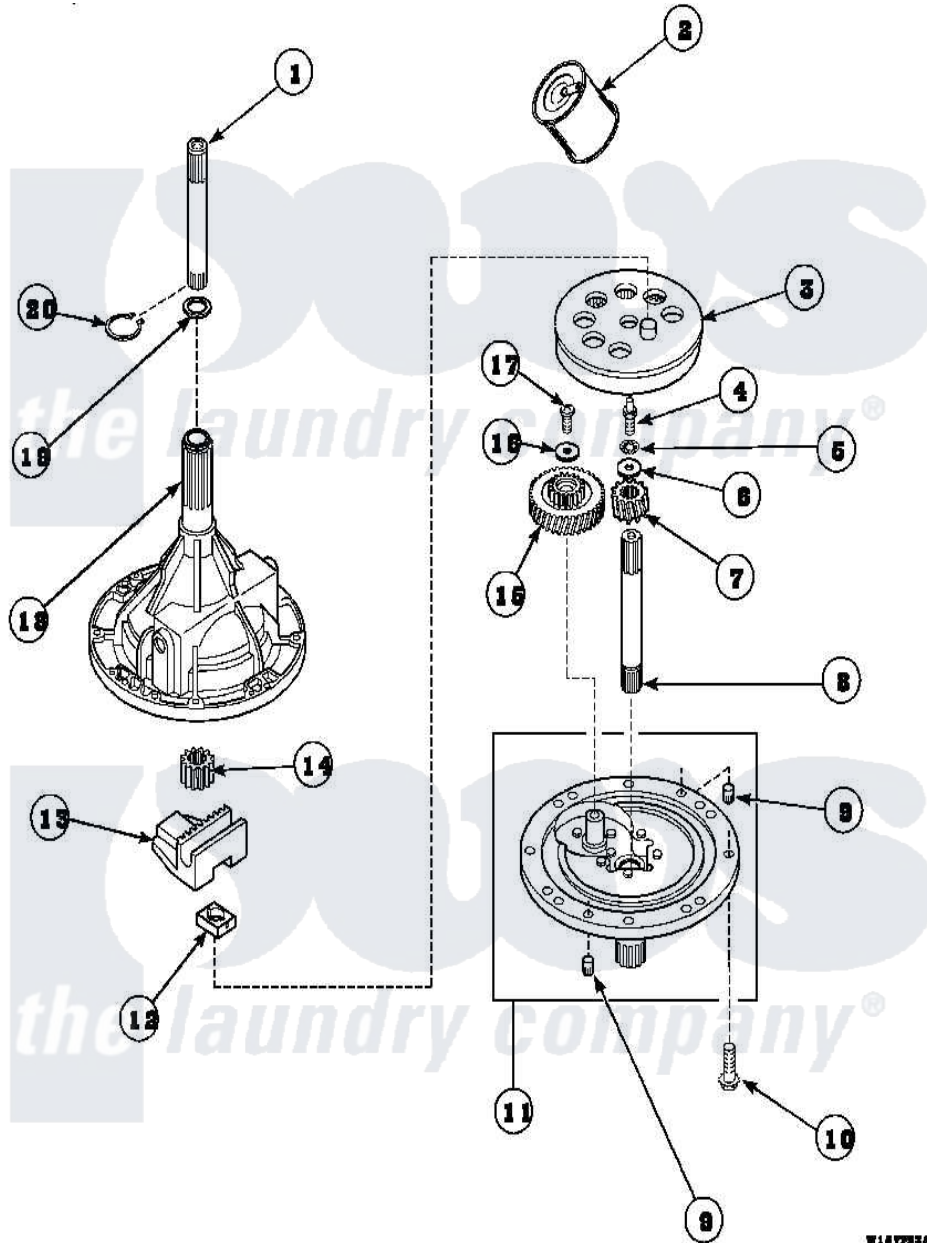

Amana LW8252L2 (BOM: PLW8252L2A) 01 - 34526P TRANSMISSION ASSY

Amana Residential Amana LW8252L2 (BOM: PLW8252L2A) Washer Parts Parts Diagram 01 - 34526P TRANSMISSION ASSY

Click on the part number to view part

Item	Original Part Number	Replaced By	Status	Part Description
1	Y36570			Shaft, Output
2	27243P			Oil, CW Transmission F-
3	26577			Assembly, Gear And Stud
4	27030		Not Available	SCREW, 1/4-20 SPECIAL
5	21456			Lockwasher, 1/4 Intshkp
6	26509	40041501		Washer
7	36562			Pinion, Drive
8	34853			Shaft, Input
9	27172			Pin, Dowel
10	32814		Not Available	SCREW, 1/4-20X7/8 SERRA
11	38290			Assembly, Cover
12	26493			Slide
13	Y31526			Rack
14	27003			Pinion, Agitator
15	29161			Gear, Reduction

16	29260	Not Available	WASHER
17	29273		Screw, 1/4-20 X 3/8
18	33223	Not Available	ASSY, TRANSMISSION CASE
19	35092		Washer, 3628id X 1.00 X .056
20	27197		Ring, Retaining
NI	37577P	Not Available	SEALANT