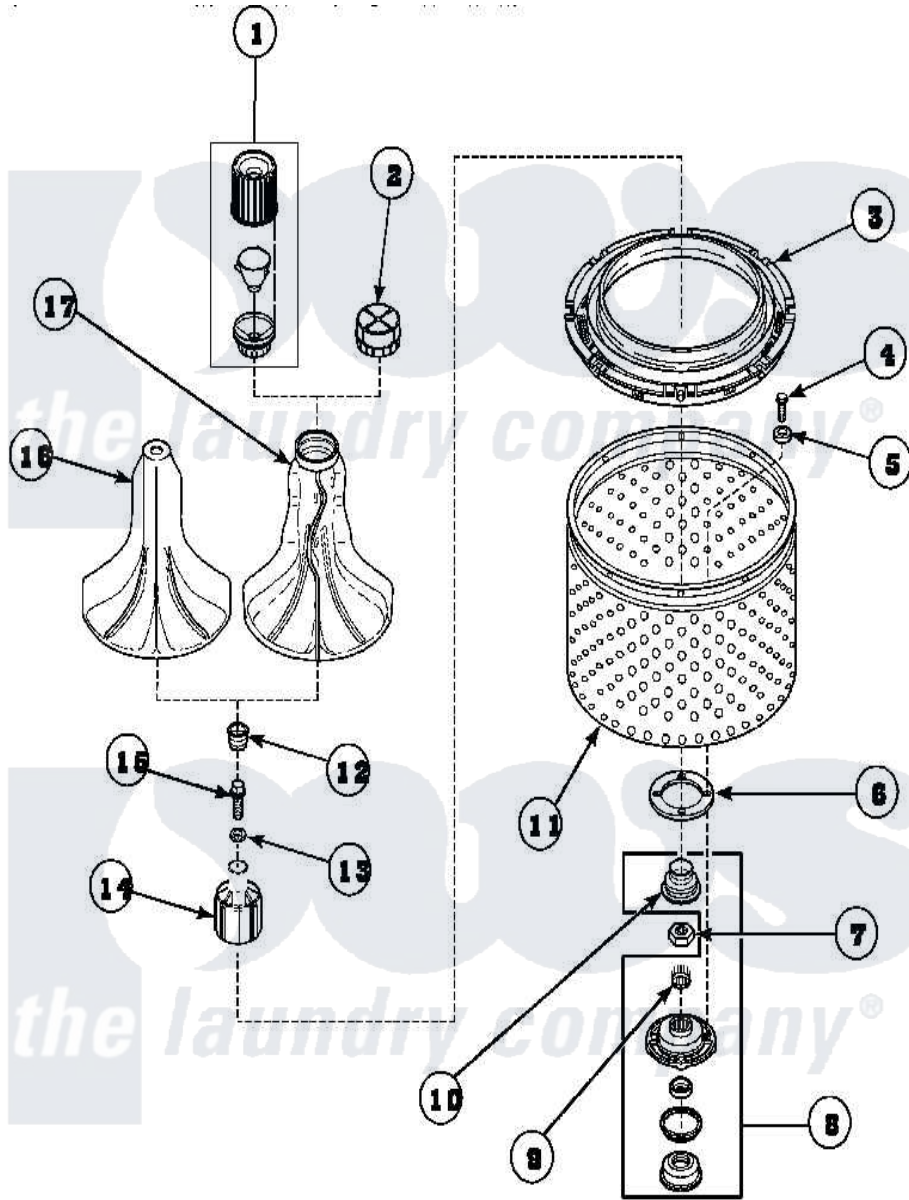

Amana LW8252L2 (BOM: PLW8252L2A) 02 - AGITATOR/DRIVE BELL/SEAL KIT/TUB & HUB

W214P2EA

Amana Residential Amana LW8252L2 (BOM: PLW8252L2A) Washer Parts Parts Diagram 02 - AGITATOR/DRIVE BELL/SEAL KIT/TUB & HUB
 Click on the part number to view part

Item	Original Part Number	Replaced By	Status	Part Description
2	36515			Cap, Agitator
3	35035			Guard, Clothes
4	27202	W10116787		Screw
5	28094			Gasket
7	Y29220	40016301		Nut, Lock
8	495P3	R9900552		Hub And Seal
9	29728	40008301		Insert, Spline
10	36425	40016101		Seal, Bell Drive
12	36511	40008401		Plug, Bell
13	36472			O-Ring
14	36443P	R9900189		Kit, Drive Bell And Seal
15	34288	40065102		Screw, Shoulder 1/4
17	33174	40000501W		Agitator, Flex Vane