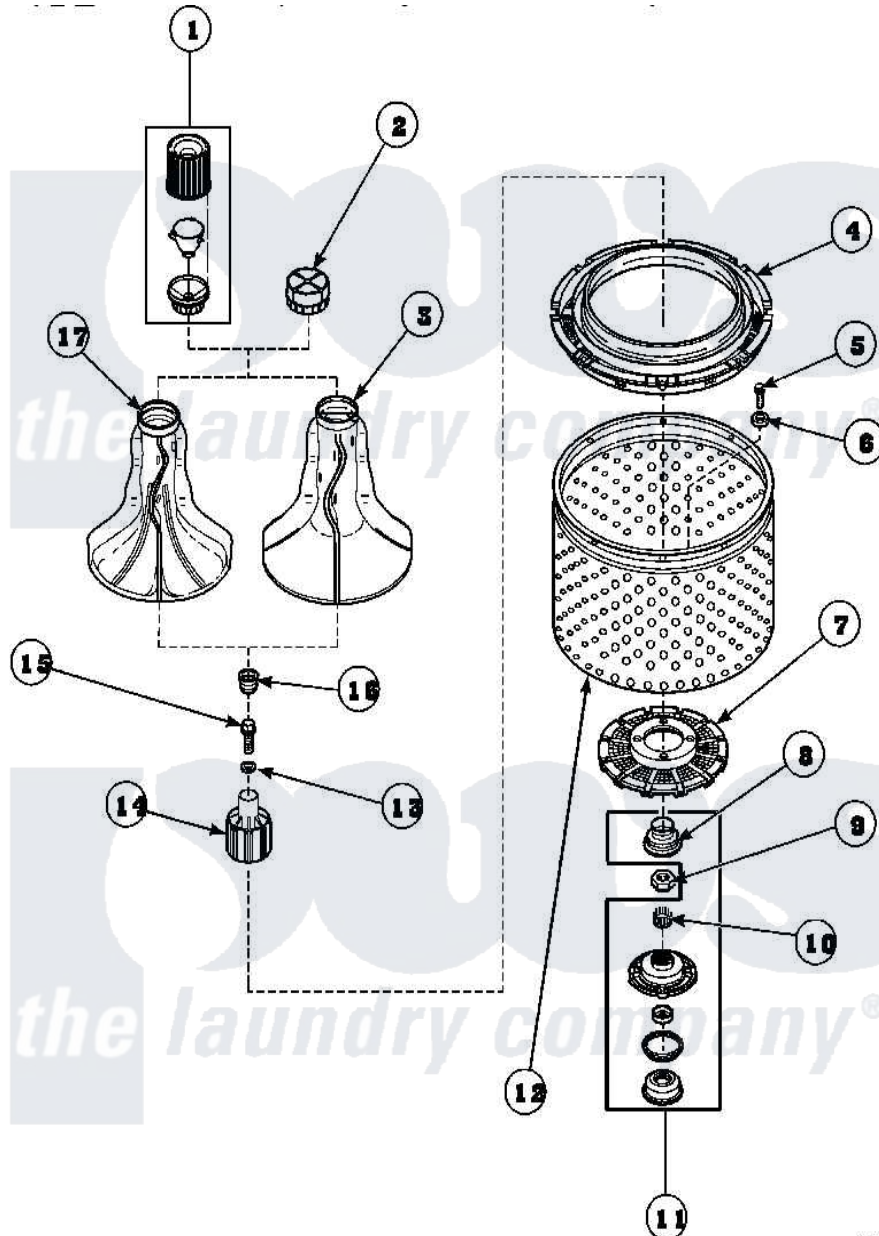

**Amana LW8252L2 (BOM: PLW8252L2A) 03 - AGITATOR/DRIVE  
BELL/SEAL KIT/TUB & HUB**

Amana Residential Amana LW8252L2 (BOM: PLW8252L2A) Washer Parts Parts Diagram 03 - AGITATOR/DRIVE BELL/SEAL KIT/TUB & HUB

Click on the part number to view part

Item	Original Part Number	Replaced By	Status	Part Description
2	<a href="#">36515</a>			Cap, Agitator
4	<a href="#">35035</a>			Guard, Clothes
5	27202	<a href="#">W10116787</a>		Screw
6	<a href="#">28094</a>			Gasket
7	32998	<a href="#">39371</a>		Filter Lin
8	36425	<a href="#">40016101</a>		Seal, Bell Drive
9	Y29220	<a href="#">40016301</a>		Nut, Lock
10	29728	<a href="#">40008301</a>		Insert, Spline
11	495P3	<a href="#">R9900552</a>		Hub And Seal
12	34518P		Not Available	WASHTUB STAINLESS STEEL
"	33503P	<a href="#">39240P</a>		Wash Tub
13	<a href="#">36472</a>			O-Ring
14	36443P	<a href="#">R9900189</a>		Kit, Drive Bell And Seal
15	34288	<a href="#">40065102</a>		Screw, Shoulder 1/4