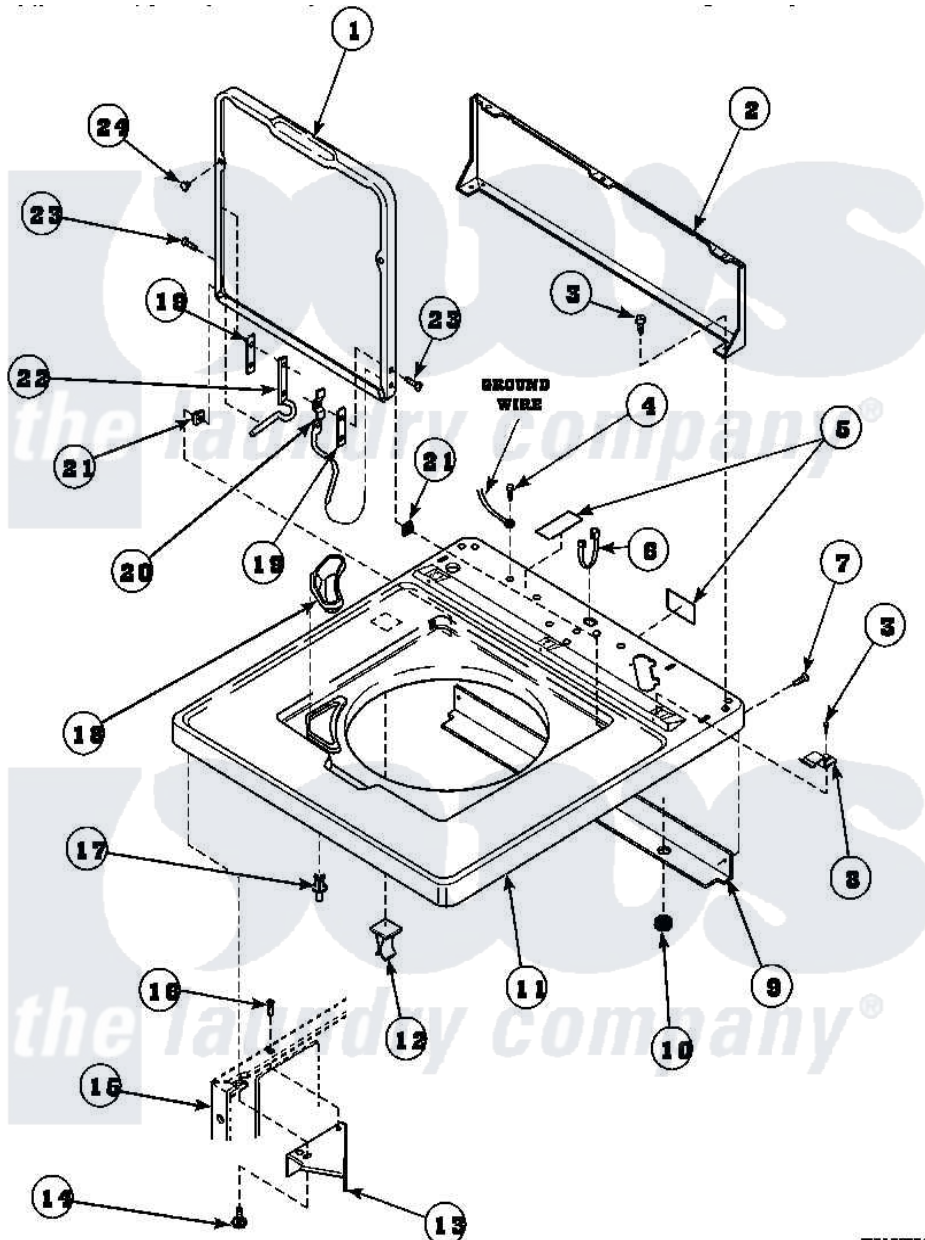

Amana LW8252L2 (BOM: PLW8252L2A) 05 - CAB TOP/LOADING DR & CTRL HOOD REAR PAN

Amana Residential Amana LW8252L2 (BOM: PLW8252L2A) Washer Parts Parts Diagram 05 - CAB TOP/LOADING DR & CTRL HOOD REAR PAN

Click on the part number to view part

Item	Original Part Number	Replaced By	Status	Part Description
2	34903		Not Available	PANEL, BACK HOOD (USE 37782)
3	23962	W10116760		Screw
4	52909			Screw, 10B-16 X 1/2 HeX
6	21903	211881		Grommet, Cord Part Not Used-Gas Models Only
7	27196	27001200		Screw
8	35887	40063901		Clip, Hold Down
11	34902_P		Not Available	CABINET TOP
12	36519		Not Available	CLIP
13	36034			Bracket, Director-Module
14	Y31644	27001200		Screw
15	34475_P		Not Available	CABINET
16	36035		Not Available	SCREW,8-18X3/8 PHIL FLT HD
17	56534			Barrel, Support