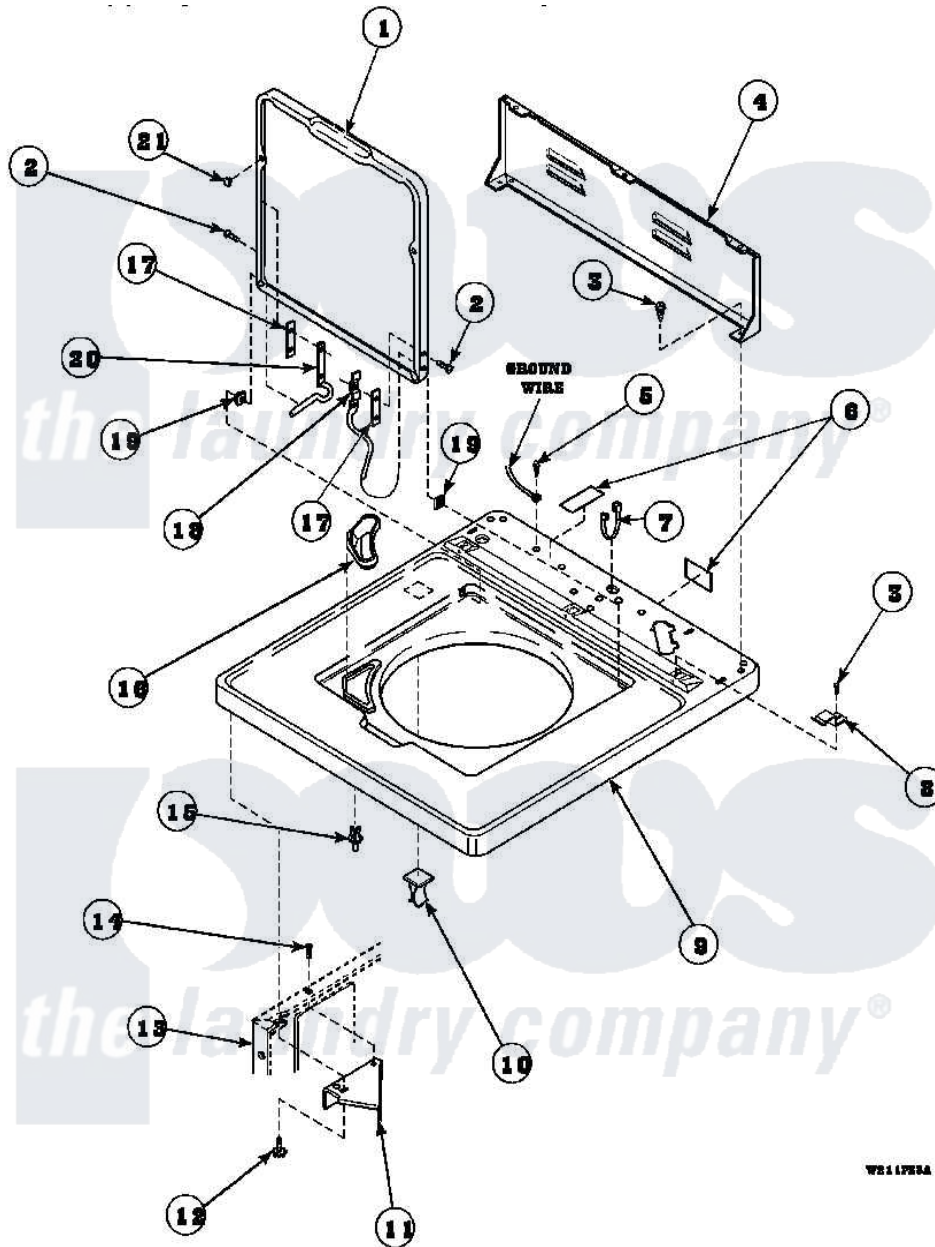

Amana LW8252L2 (BOM: PLW8252L2A) 06 - CAB TOP/LOADING DR & CTRL HOOD REAR PAN

WB11793A

Amana Residential Amana LW8252L2 (BOM: PLW8252L2A) Washer Parts Parts Diagram 06 - CAB TOP/LOADING DR & CTRL HOOD REAR PAN

[Click on the part number to view part](#)

Item	Original Part Number	Replaced By	Status	Part Description
1	33541_P		Not Available	LOADING DOOR
2	34337	W10119828		Screw, Lid Hinge Mounting
3	23962	W10116760		Screw
4	34903		Not Available	PANEL, BACK HOOD (USE 37782)
5	52909			Screw, 10B-16 X 1/2 HeX
6	24903		Not Available	STICKER,DISCONNECT POW
7	21903	211881		Grommet, Cord Part Not Used-Gas Models Only
8	35887	40063901		Clip, Hold Down
9	34902_P		Not Available	CABINET TOP
10	36519		Not Available	CLIP
11	36034			Bracket, Director-Module
12	Y31644	27001200		Screw
13	34475_P		Not Available	CABINET

14	36035	Not Available	SCREW,8-18X3/8 PHIL FLT HD
15	56534		Barrel, Support
16	34776	Not Available	DISPENSER,BLEACH
17	34338		Gasket, Hinge
18	36437		Hinge, Lid R
19	33446	40008201	Bushing, Hinge
20	36513		Hinge, Left
21	21685	40038001	Bumper
NI	26594P		Grease, Silicone - 2 Oz Tube