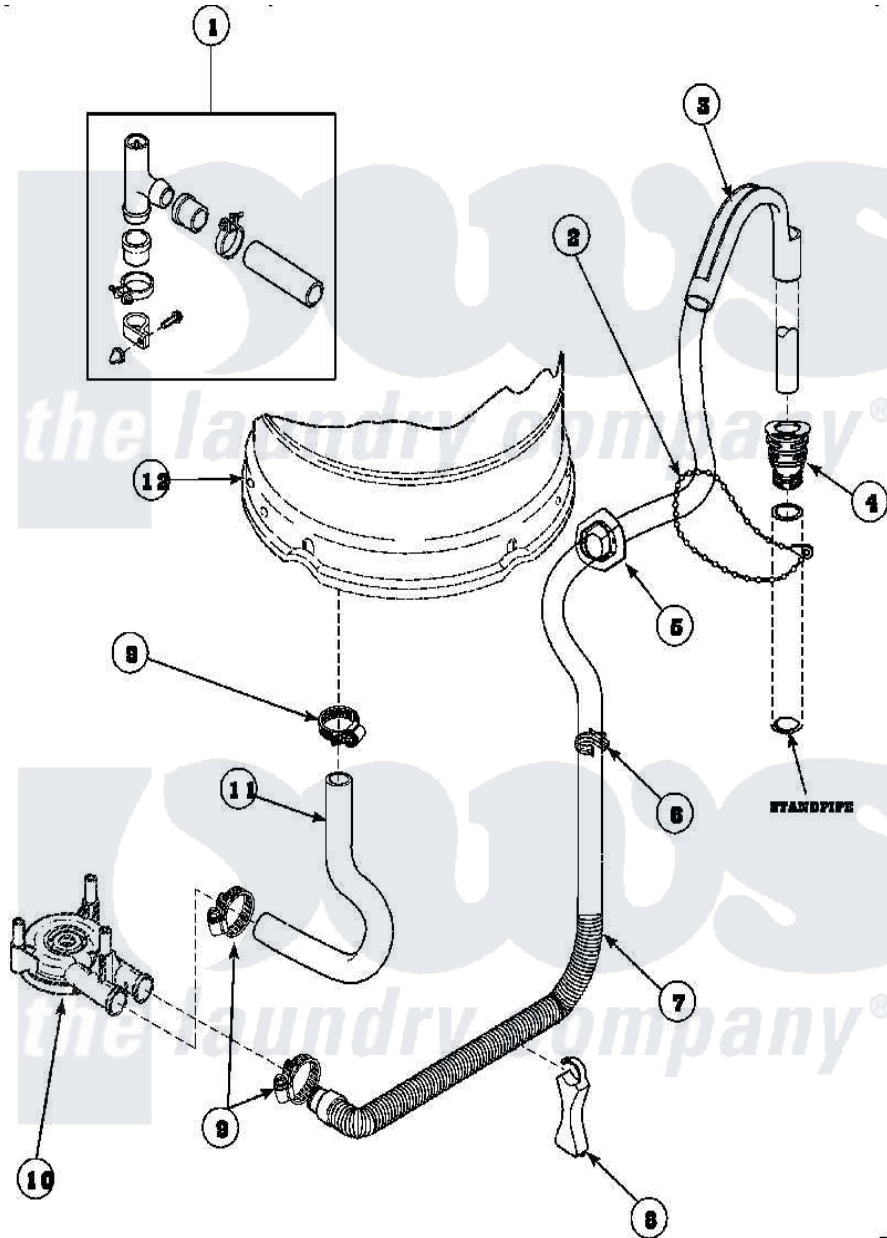

Amana LW8252L2 (BOM: PLW8252L2A) 07 - DRAIN HOSE AND SIPHON BREAK

Amana Residential Amana LW8252L2 (BOM: PLW8252L2A) Washer Parts Parts Diagram 07 - DRAIN HOSE AND SIPHON BREAK

Click on the part number to view part

| Item | Original Part Number | Replaced By | Status | Part Description |
|------|------------------------|--------------------------|--------|-----------------------|
| 1 | 562P3 | 76660 | | Break-Sphn |
| 2 | 33489 | 8539404 | | Tie-Wire |
| 3 | 33615 | 22003814 | | Retainer, Drain Hose |
| 4 | 36878 | 40008101 | | Adapter, Standpipe |
| 5 | 32219 | | | Relief, Strain |
| 6 | 36014 | | | Clip, Retainer-Hose |
| 7 | 37245 | 40053901 | | Hose, Drain |
| 8 | 36522 | | | Hose Support |
| " | 35487 | | | Support, Hose |
| 9 | 36802 | 285655 | | Clamp, Hose |
| 10 | 36863P | 27001233 | | Pump |
| 11 | 35753 | | | Hose, Tub To Pump-Ddp |
| 12 | 34438P | | | Assembly, Outer Tub |