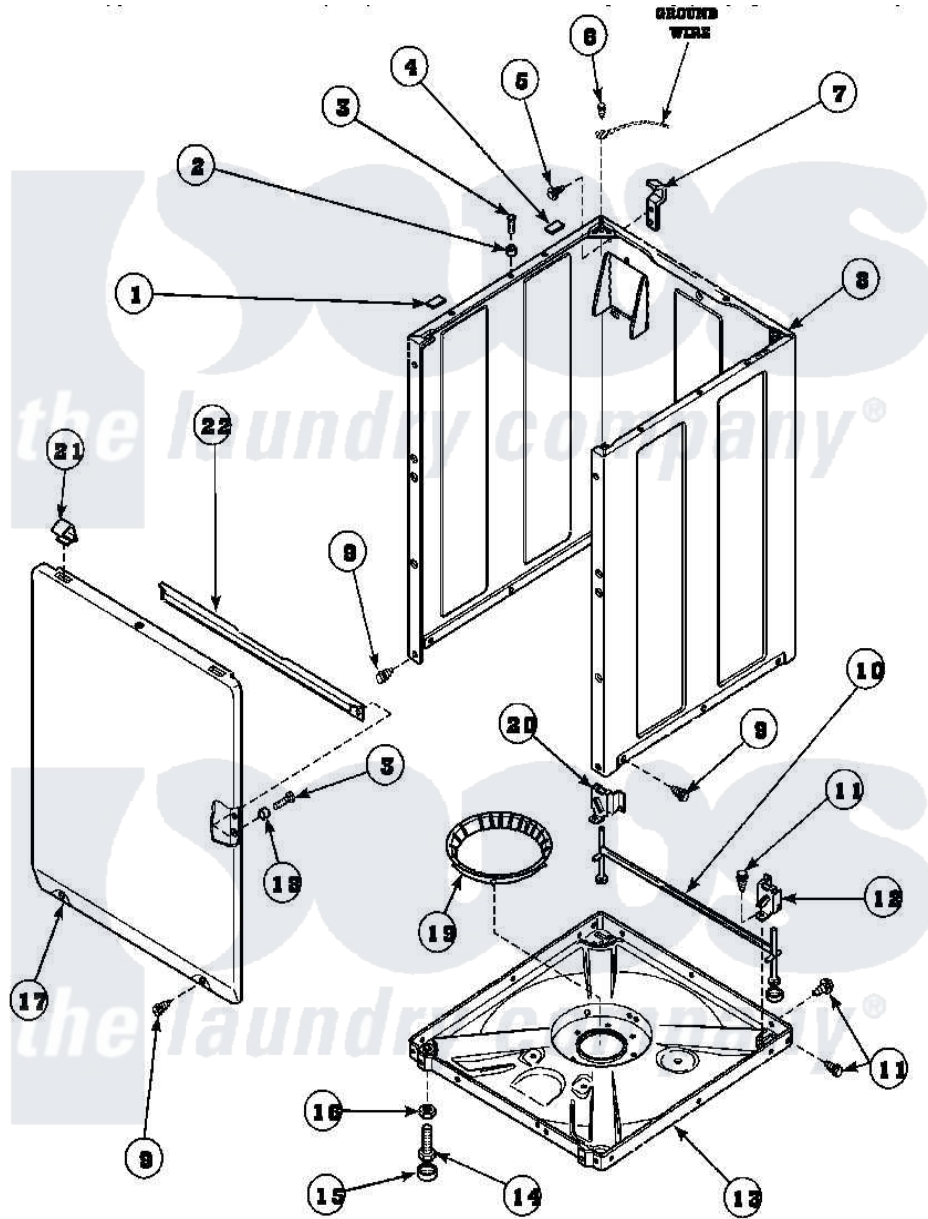

Amana LW8252L2 (BOM: PLW8252L2A) 08 - FRONT PANEL, BASE ASSY AND CABINET ASSY

W1042728A

Amana Residential Amana LW8252L2 (BOM: PLW8252L2A) Washer Parts Parts Diagram 08 - FRONT PANEL, BASE ASSY AND CABINET ASSY

[Click on the part number to view part](#)

| Item | Original Part Number | Replaced By | Status | Part Description |
|------|------------------------|---------------------------|---------------|-------------------------------|
| 1 | Y56128 | | | Pad, Bumper |
| 2 | 56079 | 505187 | | Locator, Panel |
| 3 | 32671 | Y014874 | | Screw, Idler Arm And Sleeve |
| 4 | 36226 | | | Pad, Bumper .25 |
| 5 | 34499 | | Not Available | SCREW, No.10B X 1/4 TAP IN HX |
| 6 | 23962 | W10116760 | | Screw |
| 7 | Y27103 | | | Hinge, Hold-Down Lug |
| 8 | 34475_P | | Not Available | CABINET |
| 9 | 27196 | 27001200 | | Screw |
| 10 | 34443 | | | Assembly, Leg And Stabilizer |
| 11 | 35148 | | Not Available | SCREW, 1/4-14 X 3/8 HX HD |
| 12 | 36036 | | Not Available | BRACKET, SLL-RIGHT |
| 13 | 36599P | | | Assembly Nut/ Leg Base |
| " | 34434P | | | Assembly Nut/Leg Base |

| | | | |
|----|-----------------------|--------------------------|--------------------------------------|
| 14 | Y34319 | 22003428 | Leg, Adjustable |
| 15 | 34318 | 40016001 | Foot, Rubber |
| 16 | Y21899 | 40038101 | Nut, Leg |
| 17 | 34656_P | | Not Available FRONT PANEL |
| 18 | 28102 | | Locator, Panel |
| 19 | 36108 | | Not Available SNUBBER PAD & ISOLATOR |
| 20 | 36037 | | Bracket, SII-Left |
| 21 | 35865 | | Clip, Hold-Down Front Panel |
| 22 | Y35097 | | Not Available BRACE, FRT PNL |