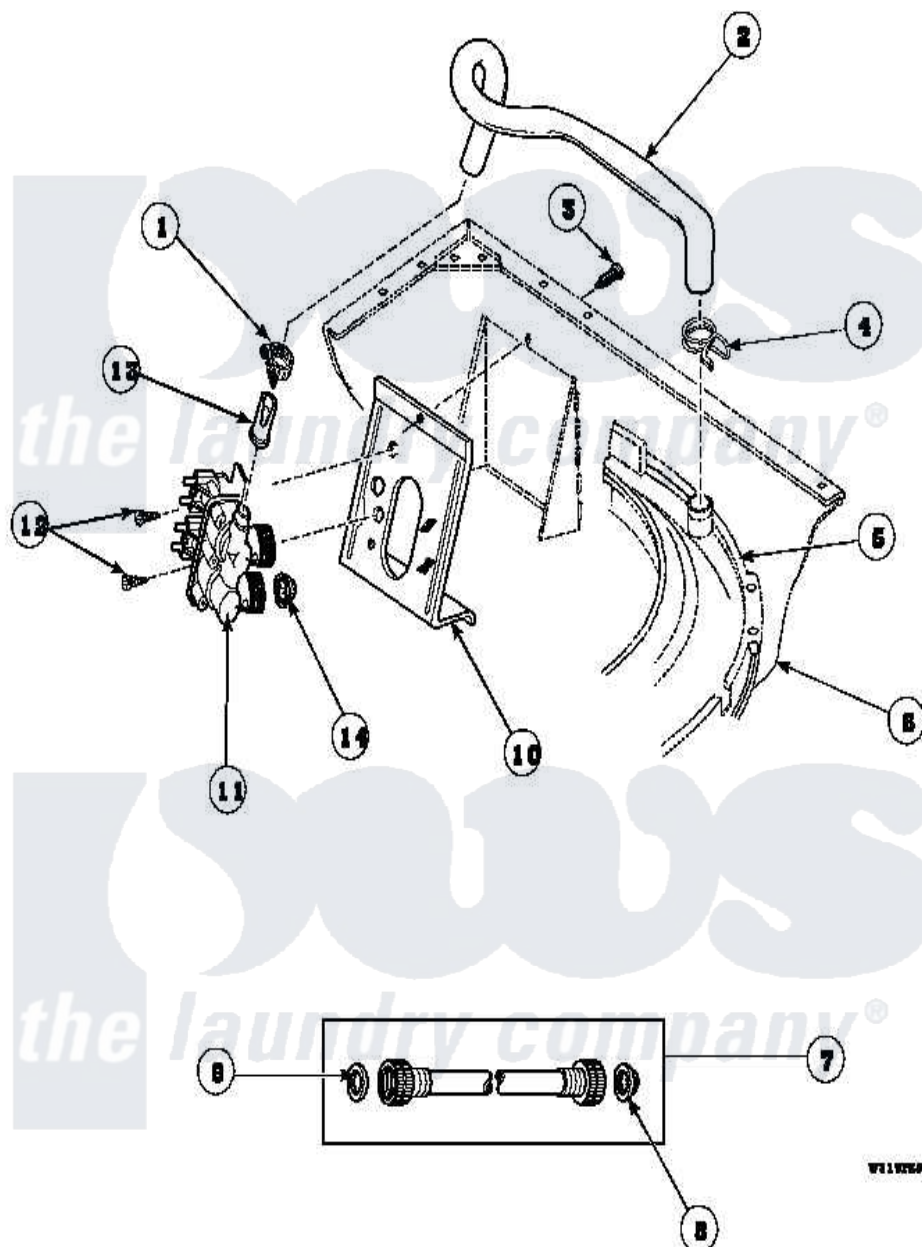

Amana LW8252L2 (BOM: PLW8252L2A) 10 - INLET/FILL HOSE/MIXING VLV & MTG BRKT

Amana Residential Amana LW8252L2 (BOM: PLW8252L2A) Washer Parts Parts Diagram 10 - INLET/FILL HOSE/MIXING VLV & MTG BRKT
 Click on the part number to view part

Item	Original Part Number	Replaced By	Status	Part Description
1	36801	596669		Clamp, Manifold
2	35874	38155		Hose, Mix Valve To TU
3	33562	27001200		Screw
4	29210			Hose Clamp
5	36025P			Assembly, Tub Coverand Gasket
6	34475_P		Not Available	CABINET
7	20617		Not Available	HOSE, INLET (8 FT)
"	28330P	202860		Inlet Hose Assembly
"	20618	21001467		Hose- 10'
8	28605	22002960		Strainer, Washer Inlet
9	20290	Y013783		Washer, Inlet Hose
10	34972	39407		Bracket, Valve
11	34963	34963P		Valve Mixing Package
12	501086	00767		Screw, 8A X 3/8 HeX Washer

12	301000	30107	Head Tapping
13	34500	22001900	Preventer, Back Flow
14	24122	22002960	Strainer, Washer Inlet