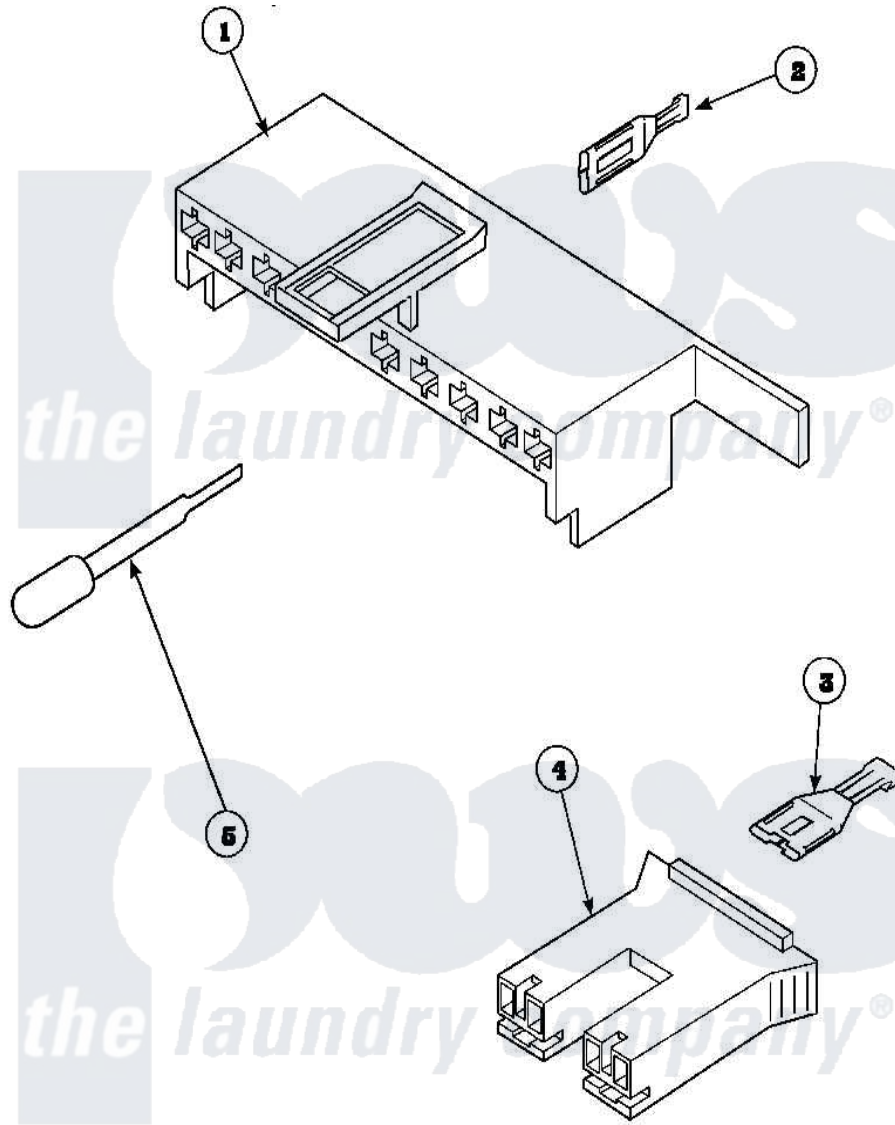

**Amana LW8252L2 (BOM: PLW8252L2A) 11 - MIXING VLV, CONN  
BLOCKS, TERM, EXTRACTOR**

W1144284

Amana Residential Amana LW8252L2 (BOM: PLW8252L2A) Washer Parts Parts Diagram 11 - MIXING VLV, CONN  
BLOCKS, TERM, EXTRACTOR  
Click on the part number to view part

Item	Original Part Number	Replaced By	Status	Part Description
1	<a href="#">34677</a>			10 Circuit Plug
2	<a href="#">Y00188</a>			Molex Terminal
3	Y00121		Not Available	SPADE TERMINAL(12 GAUGE) (1/4 INCH-(2) 18 GAUGE WIRES O
4	<a href="#">34676</a>			Plug
"	34675		Not Available	PLUG
5	<a href="#">283P4</a>			Terminal Extractor Tool
NI	<a href="#">36484</a>			Harness Hood
"	<a href="#">35352</a>			Assembly, Wiring Harness-Hood
"	<a href="#">36278</a>			Harness, Wire