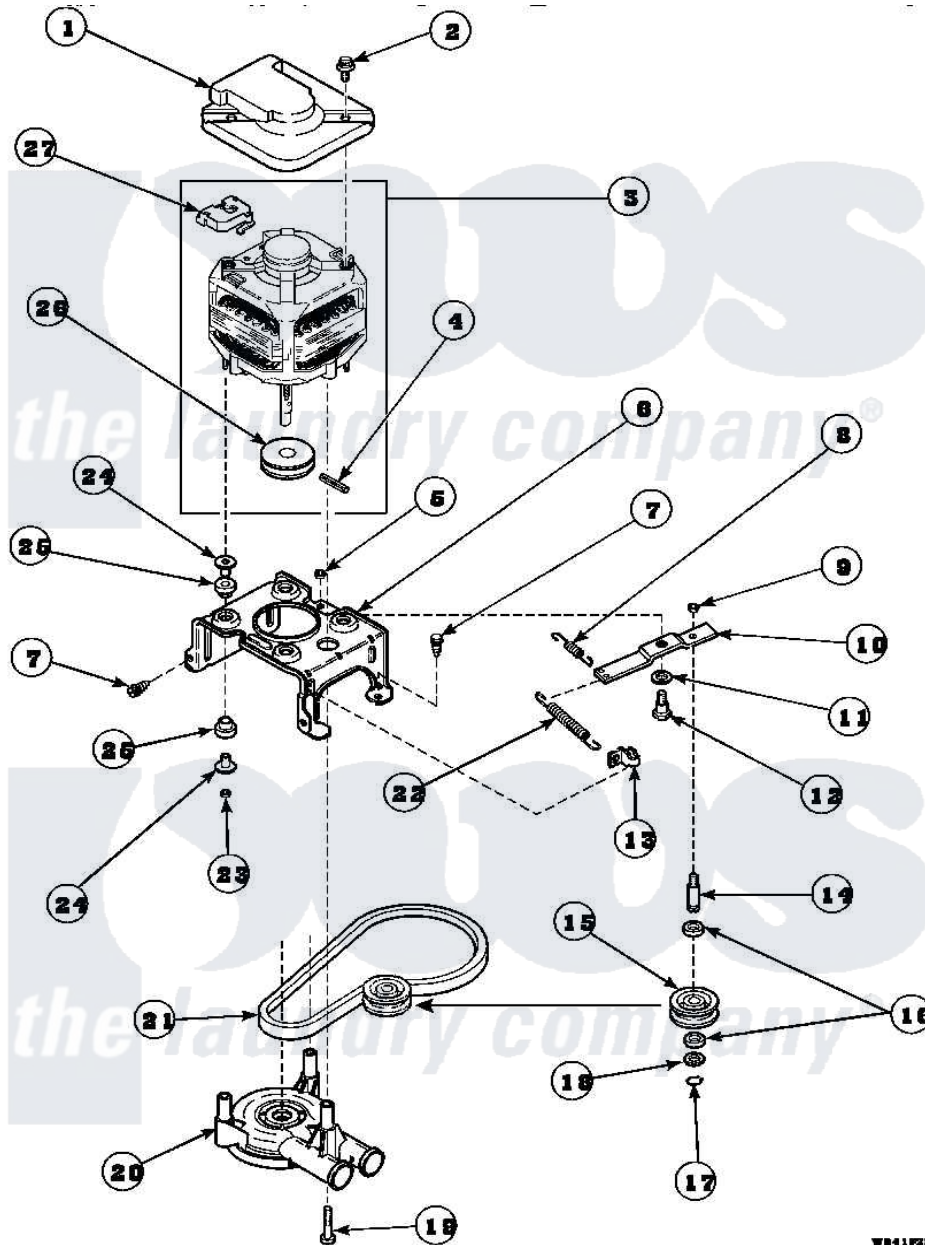

Amana LW8252L2 (BOM: PLW8252L2A) 12 - MOTOR, MTG BRKT, BELT, PUMP & IDLER ASSY

Amana Residential Amana LW8252L2 (BOM: PLW8252L2A) Washer Parts Parts Diagram 12 - MOTOR, MTG BRKT, BELT, PUMP & IDLER ASSY
 Click on the part number to view part

WB11P20A

Item	Original Part Number	Replaced By	Status	Part Description
1	34754	40112301		Shield, Motor
2	36639	4312464		Screw
3	34571P	27001215		Motor W/Pulley
4	23750			Pin, Roll
5	52566	27001225		Nut, Jam Mid Lock 1/4-20
6	34890		Not Available	BRACKET,MOTOR MOUNT
"	37415P			Kit, Motor Brkt
"	37415	37415P		Kit, Motor Brkt
7	Y31645	27001200		Screw
8	30620		Not Available	SPRING,IDLER LEVER HEL
9	28803	2221070		Clamp, Nylon
10	31054	40041002		Lever, Idler
"	37443	40041002		Lever, Idler
11	81392	40054701		Washer
12	27229	40038901		Screw, 1/4-20

13	28849		Clip, Spring
14	28802		Shaft, Idler
15	28800	Not Available	WHEEL, IDLER
16	Y29443		Washer, Felt
17	23748		Ring, Retaining
18	52549		Washer, 501 ID X3/4 Odx
19	Y34565	40063701	Screw, 10-16 x 1.75
20	36863P	27001233	Pump
21	28808		Belt, Agitate And Spin
22	37366		Spring, Idler
"	37606		Spring, Idler Lever
23	35423	3400029	Nut, Adapter Plate
24	34791		Post, Mount-Motor
25	34788		Mount, Motor
26	27171	Not Available	PULLEY, MOTOR
27	35632	Not Available	SWITCH, MOTOR