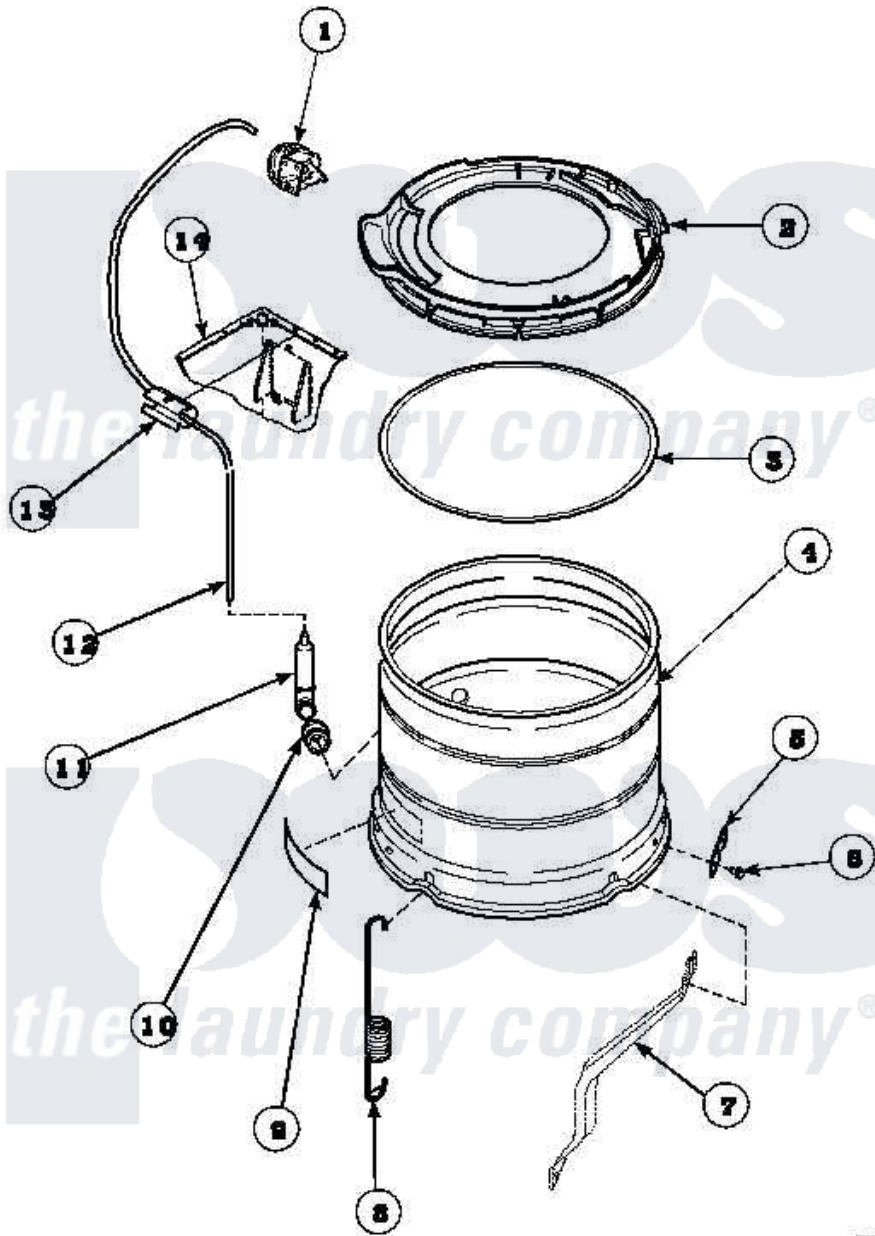

**Amana LW8252L2 (BOM: PLW8252L2A) 13 - OUTER TUB, COVER AND PRESSURE HOSE**

Amana Residential Amana LW8252L2 (BOM: PLW8252L2A) Washer Parts Parts Diagram 13 - OUTER TUB, COVER AND PRESSURE HOSE

Click on the part number to view part

Item	Original Part Number	Replaced By	Status	Part Description
1	36045	<a href="#">40055101</a>		Switch, Pressure
2	<a href="#">36025P</a>			Assembly, Tub Cover and Gasket
3	<a href="#">32857</a>			Gasket, Tub Cover Small
4	<a href="#">34438P</a>			Assembly, Outer Tub
5	<a href="#">27926</a>			Plate, Leg .063
6	35369	<a href="#">40128701</a>		Screw, 5/16-18 X .50
7	34471		Not Available	LEG,SUPPORT
8	<a href="#">35948</a>			Spring, Leg-Large Tub
9	500049		Not Available	STICKER
10	29175	<a href="#">40037801</a>		Grommet
11	30907	<a href="#">40008501</a>		Assembly, Pressure Bulb
12	29213	<a href="#">39125</a>		Tubing 31
13	36985		Not Available	CLIP, HOSE
14	34475_P		Not Available	CABINET