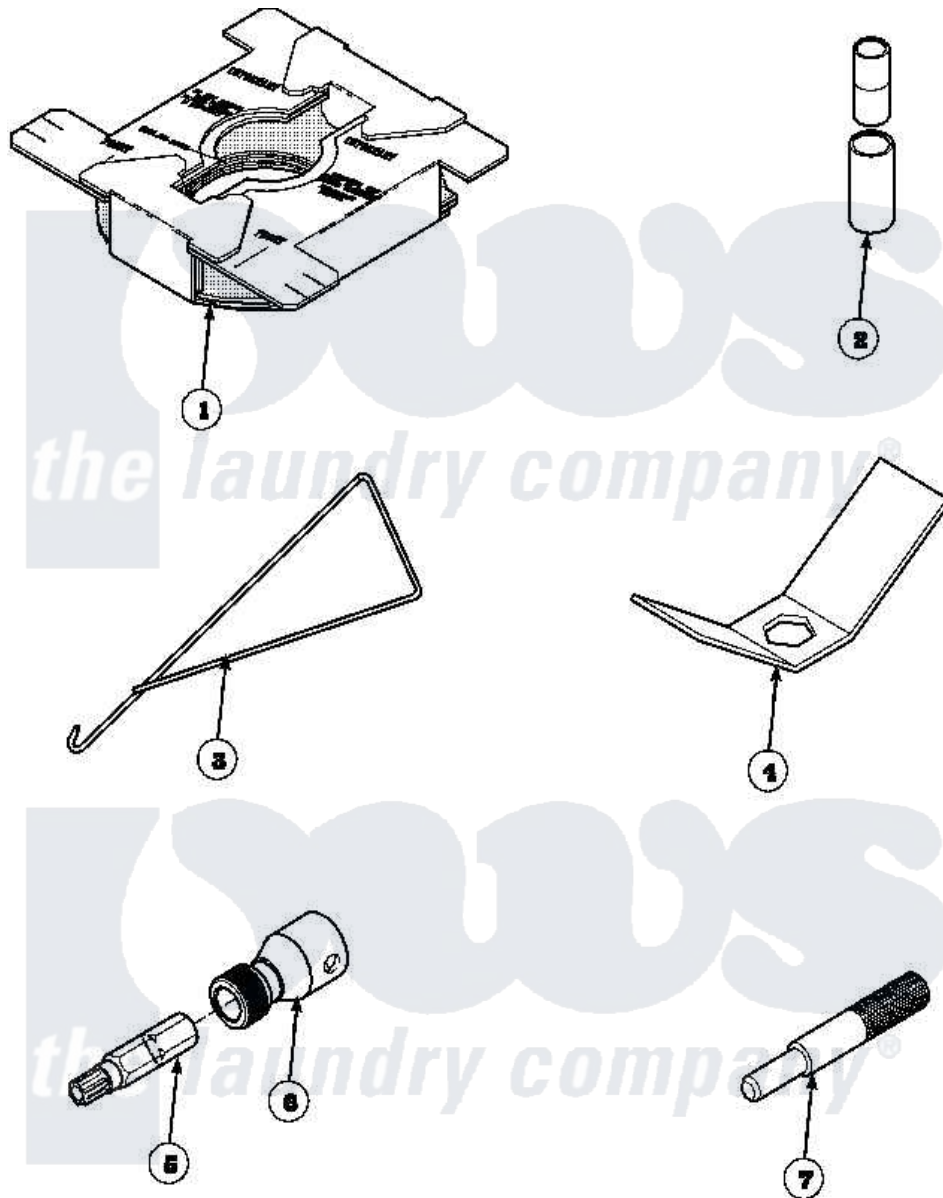

Amana LW8252L2 (BOM: PLW8252L2A) 16 - SPECIAL TOOLS

Amana Residential Amana LW8252L2 (BOM: PLW8252L2A) Washer Parts Parts Diagram 16 - SPECIAL TOOLS
 Click on the part number to view part

W1030588

Item	Original Part Number	Replaced By	Status	Part Description
1	36926		Not Available	BRACE, SHIPPING
2	242P4			Installer, Spring
3	289P4	321P4		Hook, Spring
4	237P4	306P4		Hex Wrench
5	282P4			T25 Tamper Resistant Bit
6	24161			Torx Bit Holder
7	305P4		Not Available	TOOL, TRANSMISSION PI
NI	555P3	725P3		Kit