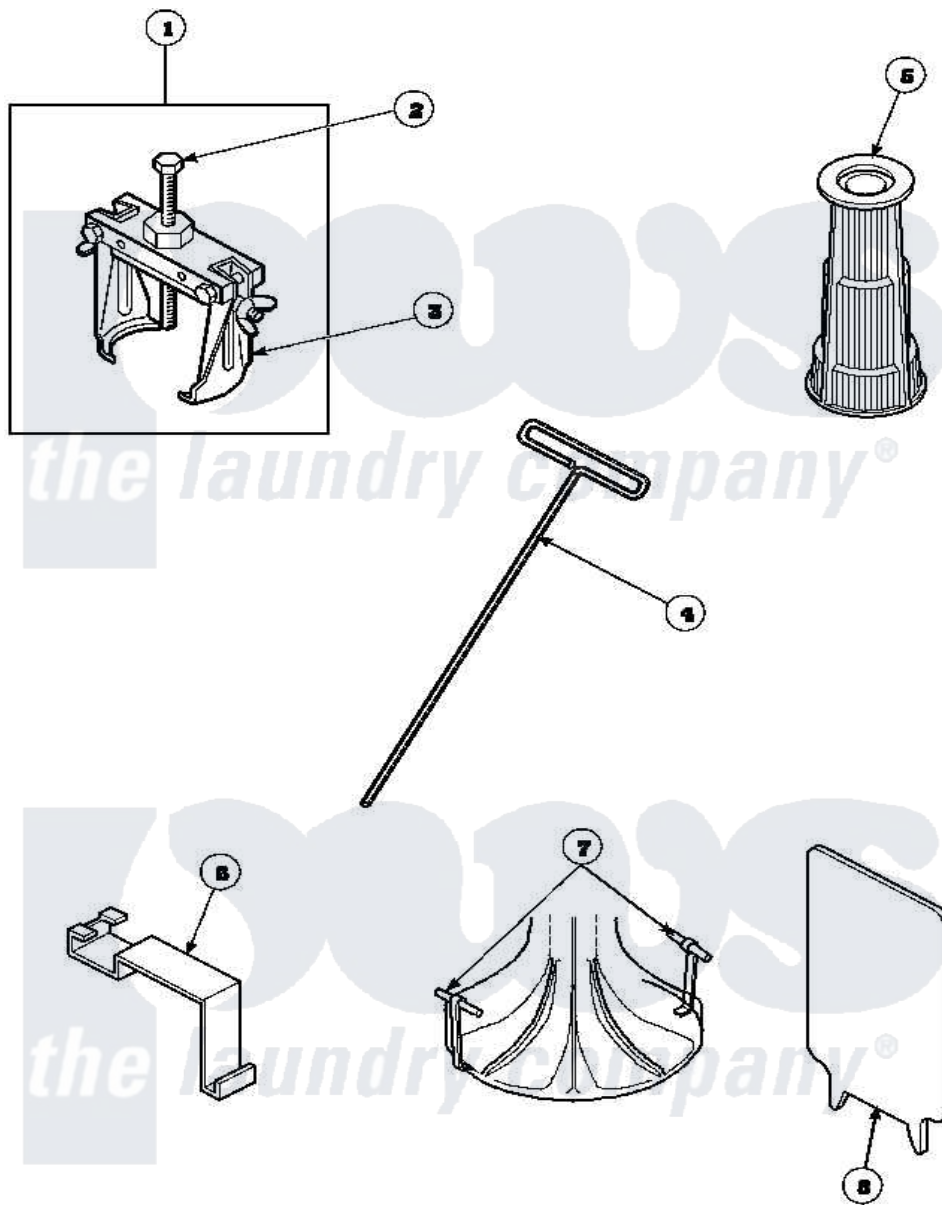

Amana LW8252L2 (BOM: PLW8252L2A) 17 - SPECIAL TOOLS

Amana Residential Amana LW8252L2 (BOM: PLW8252L2A) Washer Parts Parts Diagram 17 - SPECIAL TOOLS
 Click on the part number to view part

Item	Original Part Number	Replaced By	Status	Part Description
1	294P4			Bell Tool
2	294P4B			Drive Bell Bolt
3	294P4A			Jaw, Drive Bell Tool
4	291P4		Not Available	WRENCH, T - ALLEN
5	293P4			Seal Tool
6	273P4			Tub Cover Gasket Tool
7	254P4P			Agitator Hooks
8	272P4			Tool, Lid Switch Instal
NI	555P3	725P3		Kit