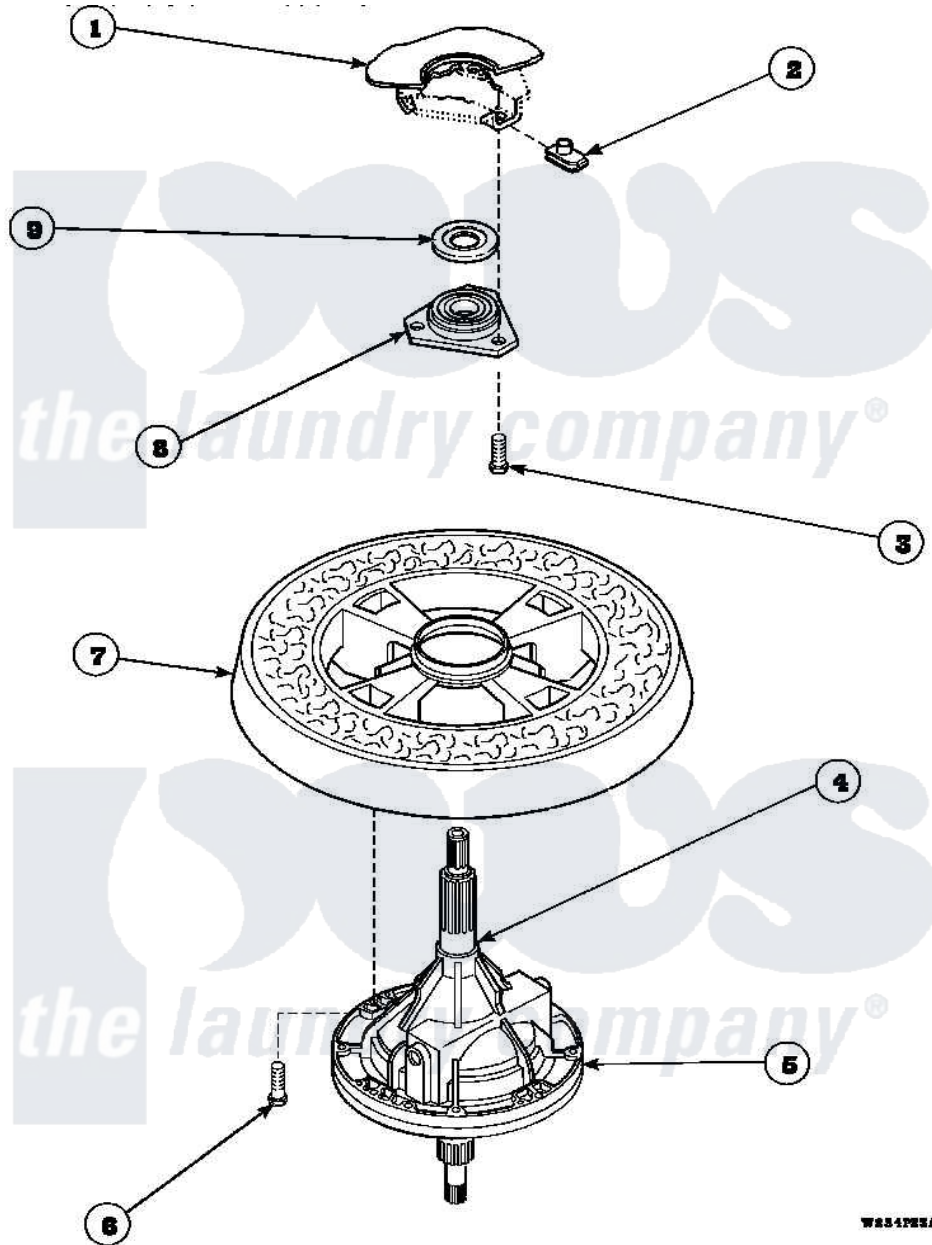

Amana LW8252L2 (BOM: PLW8252L2A) 19 - TRANSMISSION ASSY AND BALANCING RING

Amana Residential Amana LW8252L2 (BOM: PLW8252L2A) Washer Parts Parts Diagram 19 - TRANSMISSION ASSY AND BALANCING RING

Click on the part number to view part

Item	Original Part Number	Replaced By	Status	Part Description
1	34438P			Assembly, Outer Tub
2	27222			Nut, Retainer 5/16-18
3	36991	3400500		Bolt, 3405245 5/16-18 X 3/4
4	27604P			Never-Seeze 1 Oz Tube
5	34526P			Assembly, Transmission
6	37047		Not Available	SCREW, CAP
7	34731		Not Available	ASSY,BALANCE RING-COMPL
8	27182	40004201P		Main Bearing Assembly
9	27187			Flinger