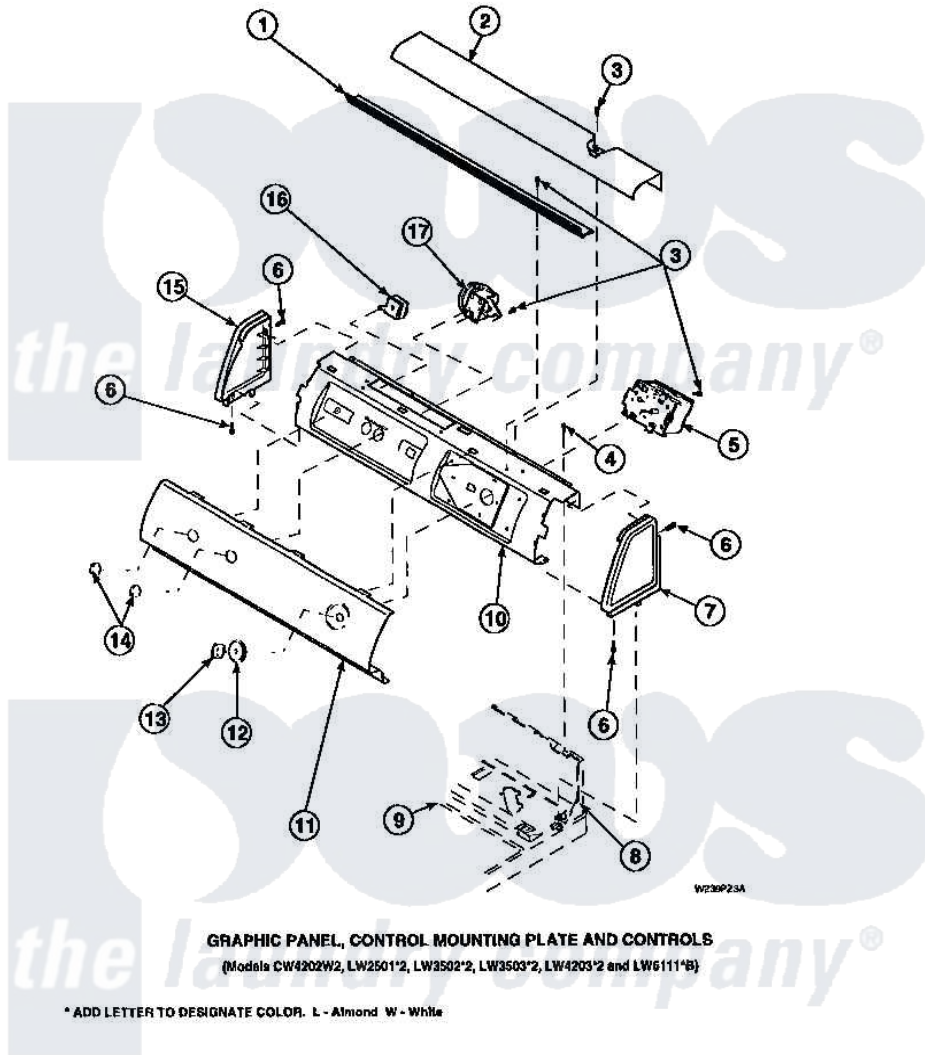

Amana LW8252W2 (BOM: PLW8252W2 A) 09 - GRAPHIC PANEL, CTRL  
MTG PLATE AND CTRLS

Amana Residential Amana LW8252W2 (BOM: PLW8252W2 A) Washer Parts Parts Diagram 09 - GRAPHIC PANEL,  
CTRL MTG PLATE AND CTRLS  
Click on the part number to view part

Item	Original Part Number	Replaced By	Status	Part Description
1	Y34826		Not Available	DIFFUSER,LAMP-CLEAR
3	23962	<a href="#">W10116760</a>		Screw
4	34904	<a href="#">489355</a>		Screw, 8 X 1/2
6	501086	<a href="#">90767</a>		Screw, 8A X 3/8 HeX Washer Head Tapping
8	34903		Not Available	PANEL, BACK HOOD (USE 37782)
9	34902P		Not Available	TOP
10	34821		Not Available	CONTROL MOUNTING PLATE
17	36045	<a href="#">40055101</a>		Switch, Pressure