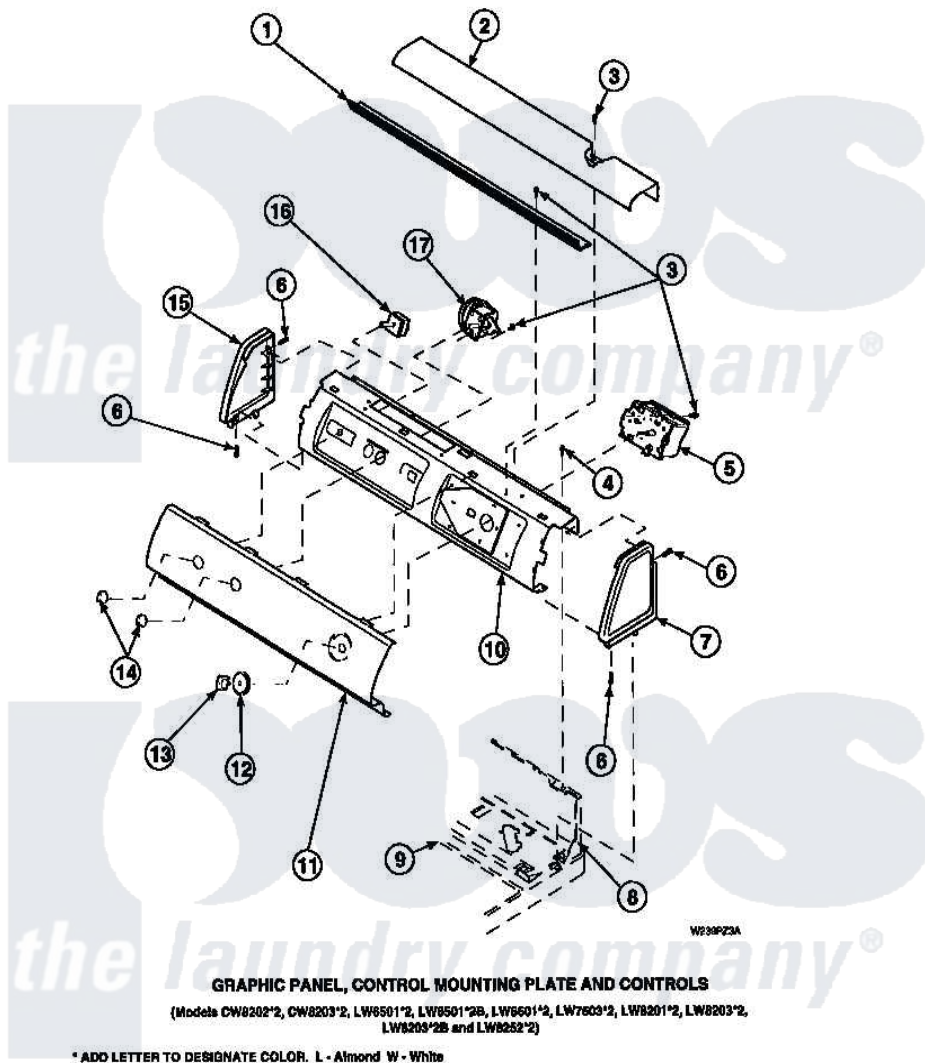

Amana LW8252W2 (BOM: PLW8252W2 A) 10 - GRAPHIC PANEL, CTRL MTG PLATE AND CTRLS

Amana Residential Amana LW8252W2 (BOM: PLW8252W2 A) Washer Parts Parts Diagram 10 - GRAPHIC PANEL, CTRL MTG PLATE AND CTRLS
 Click on the part number to view part

Item	Original Part Number	Replaced By	Status	Part Description
1	Y34826		Not Available	DIFFUSER,LAMP-CLEAR
2	34824		Not Available	TOP COVER
3	23962	W10116760		Screw
4	34904	489355		Screw, 8 X 1/2
6	501086	90767		Screw, 8A X 3/8 HeX Washer Head Tapping
7	34817		Not Available	END CAP(RIGHT)
8	34903		Not Available	PANEL, BACK HOOD (USE 37782)
9	34902P		Not Available	TOP
10	34821		Not Available	CONTROL MOUNTING PLATE
12	36700		Not Available	TIMER KNOB SKIRT
13	35333		Not Available	TIMER KNOB
14	36701		Not Available	KNOB, TEMP
15	34818		Not Available	END CAP(LEFT)