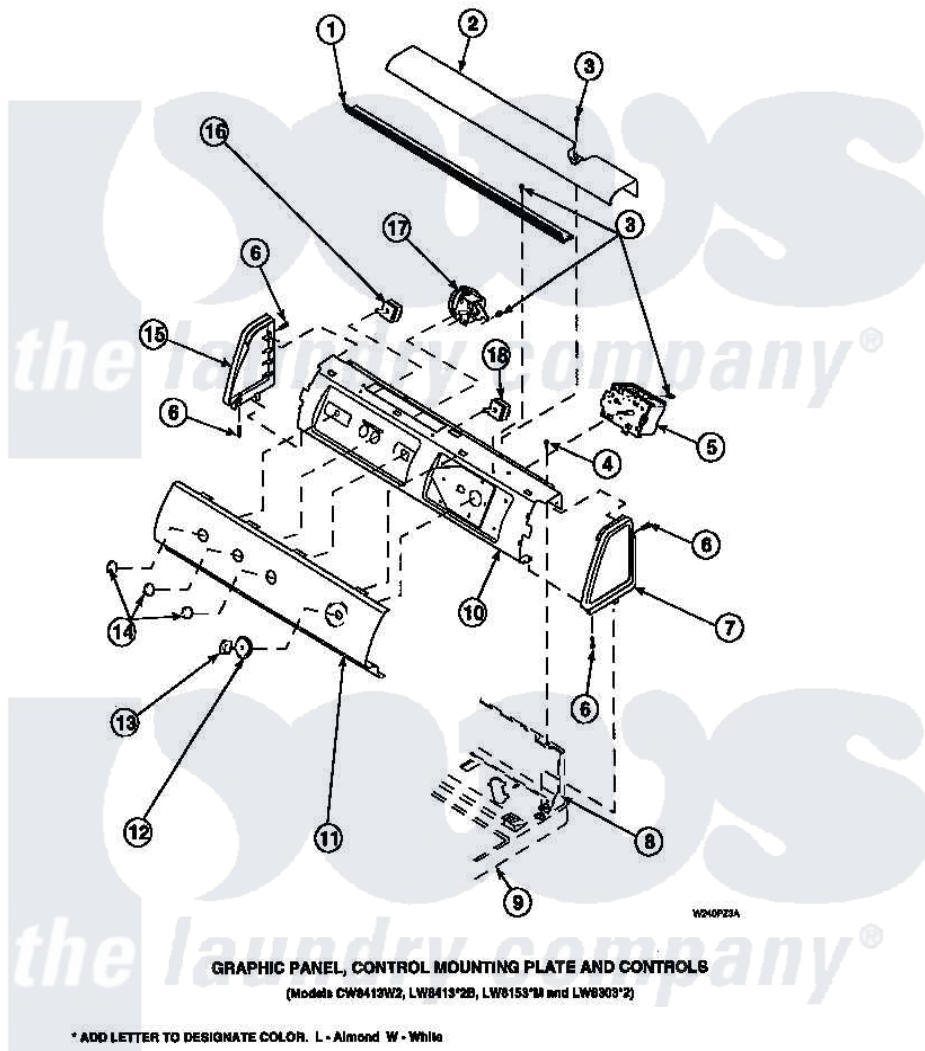

Amana LW8252W2 (BOM: PLW8252W2 A) 11 - GRAPHIC PANEL, CTRL MTG PLATE AND CTRLS

Amana Residential Amana LW8252W2 (BOM: PLW8252W2 A) Washer Parts Parts Diagram 11 - GRAPHIC PANEL, CTRL MTG PLATE AND CTRLS
 Click on the part number to view part

Item	Original Part Number	Replaced By	Status	Part Description
1	Y34826		Not Available	DIFFUSER,LAMP-CLEAR
2	34824		Not Available	TOP COVER
3	23962	W10116760		Screw
4	34904	489355		Screw, 8 X 1/2
6	501086	90767		Screw, 8A X 3/8 HeX Washer Head Tapping
7	34817		Not Available	END CAP(RIGHT)
8	34903		Not Available	PANEL, BACK HOOD (USE 37782)
9	34902P		Not Available	TOP
10	34821		Not Available	CONTROL MOUNTING PLATE
12	36700		Not Available	TIMER KNOB SKIRT
13	35333		Not Available	TIMER KNOB
14	36701		Not Available	KNOB, TEMP
15	34818		Not Available	END CAP(LEFT)