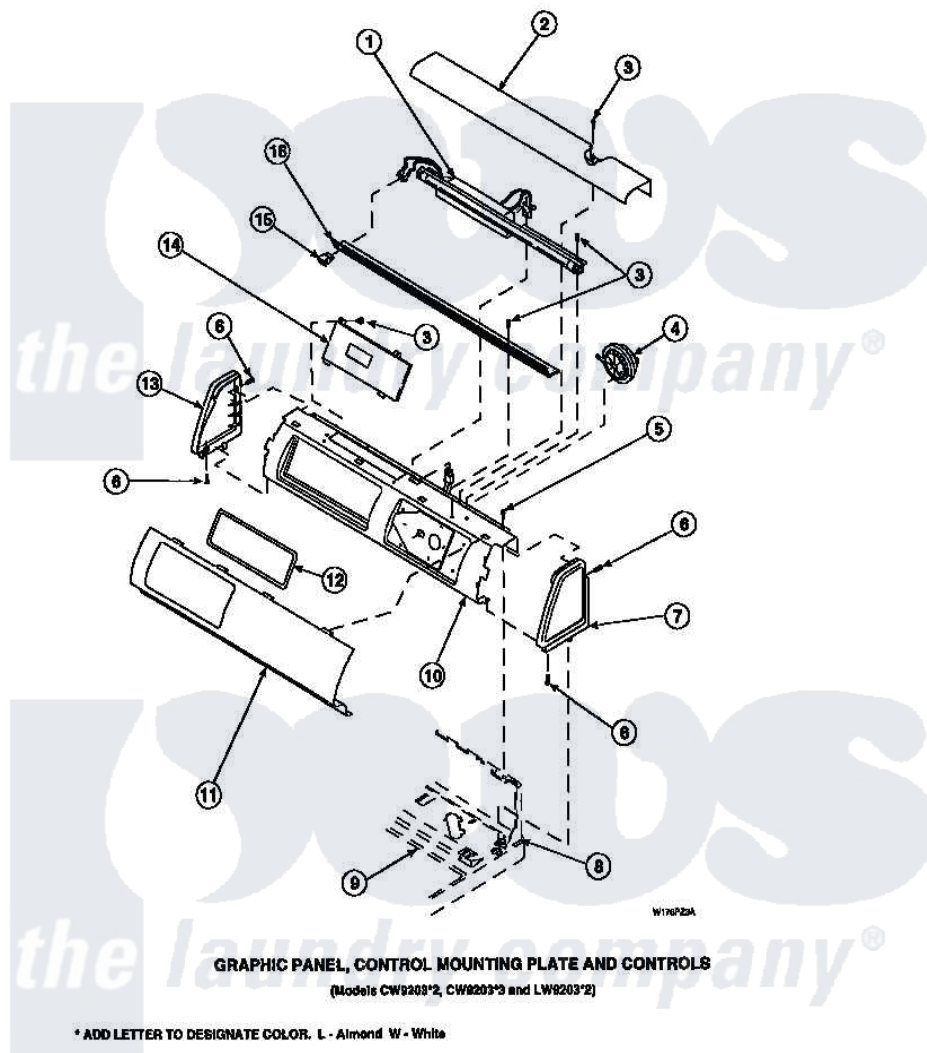

**Amana LW8252W2 (BOM: PLW8252W2 A) 12 - GRAPHIC PANEL, CTRL
MTG PLATE AND CTRLS**

Amana Residential Amana LW8252W2 (BOM: PLW8252W2 A) Washer Parts Parts Diagram 12 - GRAPHIC PANEL, CTRL MTG PLATE AND CTRLS
Click on the part number to view part

Item	Original Part Number	Replaced By	Status	Part Description
2	34824		Not Available	TOP COVER
3	23962	W10116760		Screw
5	34904	489355		Screw, 8 X 1/2
6	501086	90767		Screw, 8A X 3/8 HeX Washer Head Tapping
7	34817		Not Available	END CAP(RIGHT)
8	34903		Not Available	PANEL, BACK HOOD (USE 37782)
9	34902P		Not Available	TOP
13	34818		Not Available	END CAP(LEFT)