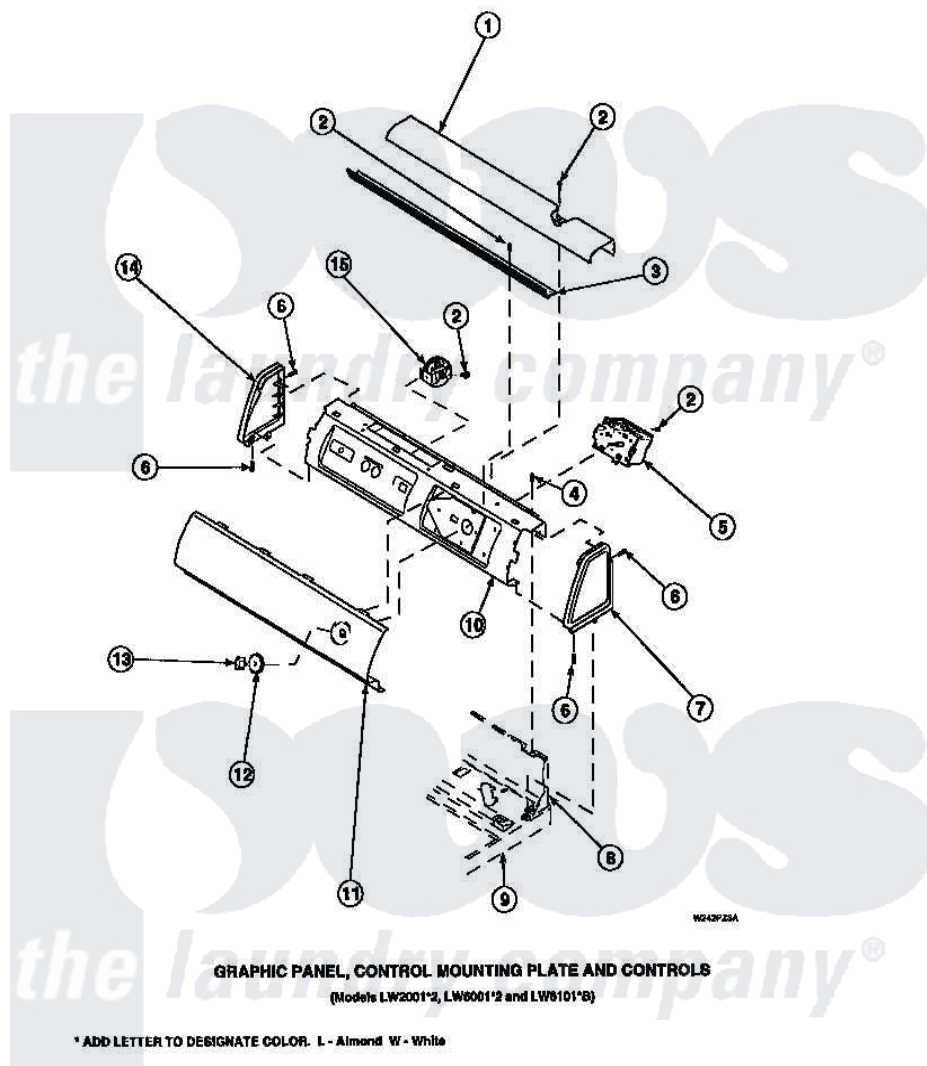

**Amana LW8252W2 (BOM: PLW8252W2 A) 13 - GRAPHIC PANEL, CTRL
MTG PLATE AND CTRLS**

Amana Residential Amana LW8252W2 (BOM: PLW8252W2 A) Washer Parts Parts Diagram 13 - GRAPHIC PANEL, CTRL MTG PLATE AND CTRLS
Click on the part number to view part

Item	Original Part Number	Replaced By	Status	Part Description
2	23962	W10116760		Screw
3	Y34826		Not Available	DIFFUSER,LAMP-CLEAR
4	34904	489355		Screw, 8 X 1/2
6	501086	90767		Screw, 8A X 3/8 HeX Washer Head Tapping
7	34817		Not Available	END CAP(RIGHT)
8	34903		Not Available	PANEL, BACK HOOD (USE 37782)
9	34902P		Not Available	TOP
10	34821		Not Available	CONTROL MOUNTING PLATE
12	33817		Not Available	ASSY,TIMER SKIRT-BLACK
13	33897			Knob, Timer-Washer-Blac
14	34818		Not Available	END CAP(LEFT)