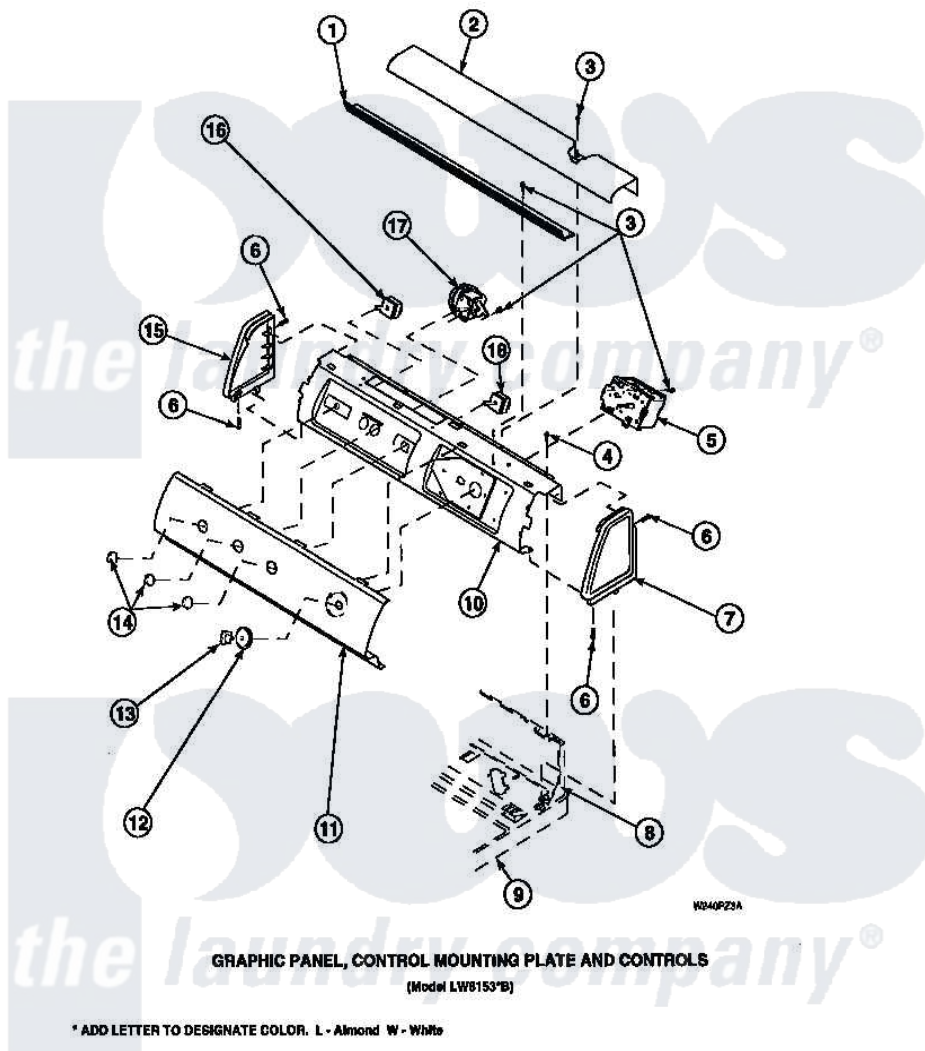

**Amana LW8252W2 (BOM: PLW8252W2 A) 15 - GRAPHIC PANEL, CTRL  
MTG PLATE AND CTRLS**

Amana Residential Amana LW8252W2 (BOM: PLW8252W2 A) Washer Parts Parts Diagram 15 - GRAPHIC PANEL, CTRL MTG PLATE AND CTRLS  
Click on the part number to view part

Item	Original Part Number	Replaced By	Status	Part Description
1	Y34826		Not Available	DIFFUSER,LAMP-CLEAR
3	23962	<a href="#">W10116760</a>		Screw
4	34904	<a href="#">489355</a>		Screw, 8 X 1/2
6	501086	<a href="#">90767</a>		Screw, 8A X 3/8 HeX Washer Head Tapping
8	34903		Not Available	PANEL, BACK HOOD (USE 37782)
9	34902P		Not Available	TOP
10	34821		Not Available	CONTROL MOUNTING PLATE
16	36335	<a href="#">40046601</a>		Switch, Temperature Select
17	36045	<a href="#">40055101</a>		Switch, Pressure