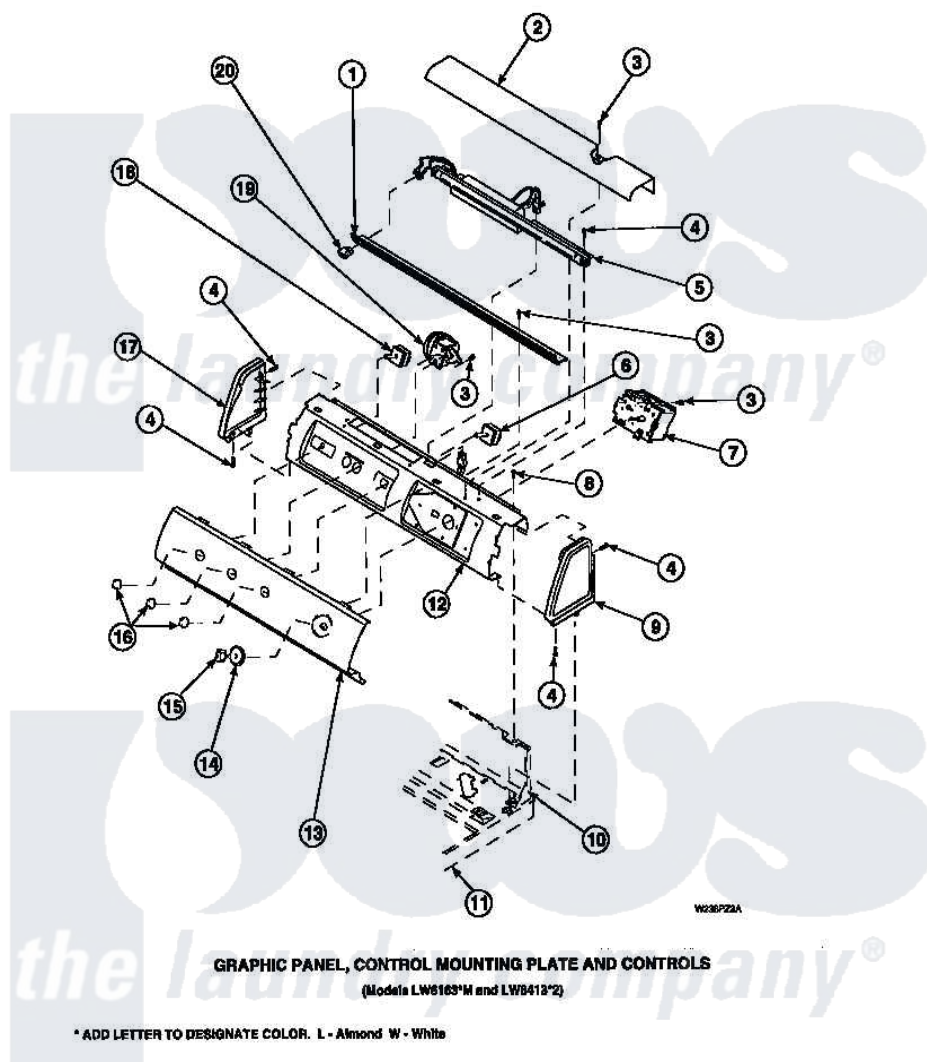

Amana LW8252W2 (BOM: PLW8252W2 A) 16 - GRAPHIC PANEL, CTRL MTG PLATE AND CTRLS

Amana Residential Amana LW8252W2 (BOM: PLW8252W2 A) Washer Parts Parts Diagram 16 - GRAPHIC PANEL, CTRL MTG PLATE AND CTRLS
Click on the part number to view part

Item	Original Part Number	Replaced By	Status	Part Description
2	34824		Not Available	TOP COVER
3	23962	W10116760		Screw
4	501086	90767		Screw, 8A X 3/8 HeX Washer Head Tapping
8	34904	489355		Screw, 8 X 1/2
9	34817		Not Available	END CAP(RIGHT)
10	34903		Not Available	PANEL, BACK HOOD (USE 37782)
11	34902P		Not Available	TOP
12	34821		Not Available	CONTROL MOUNTING PLATE
14	36700		Not Available	TIMER KNOB SKIRT
15	35333		Not Available	TIMER KNOB
16	36701		Not Available	KNOB, TEMP
17	34818		Not Available	END CAP(LEFT)
18	36335	40046601		Switch, Temperature Select