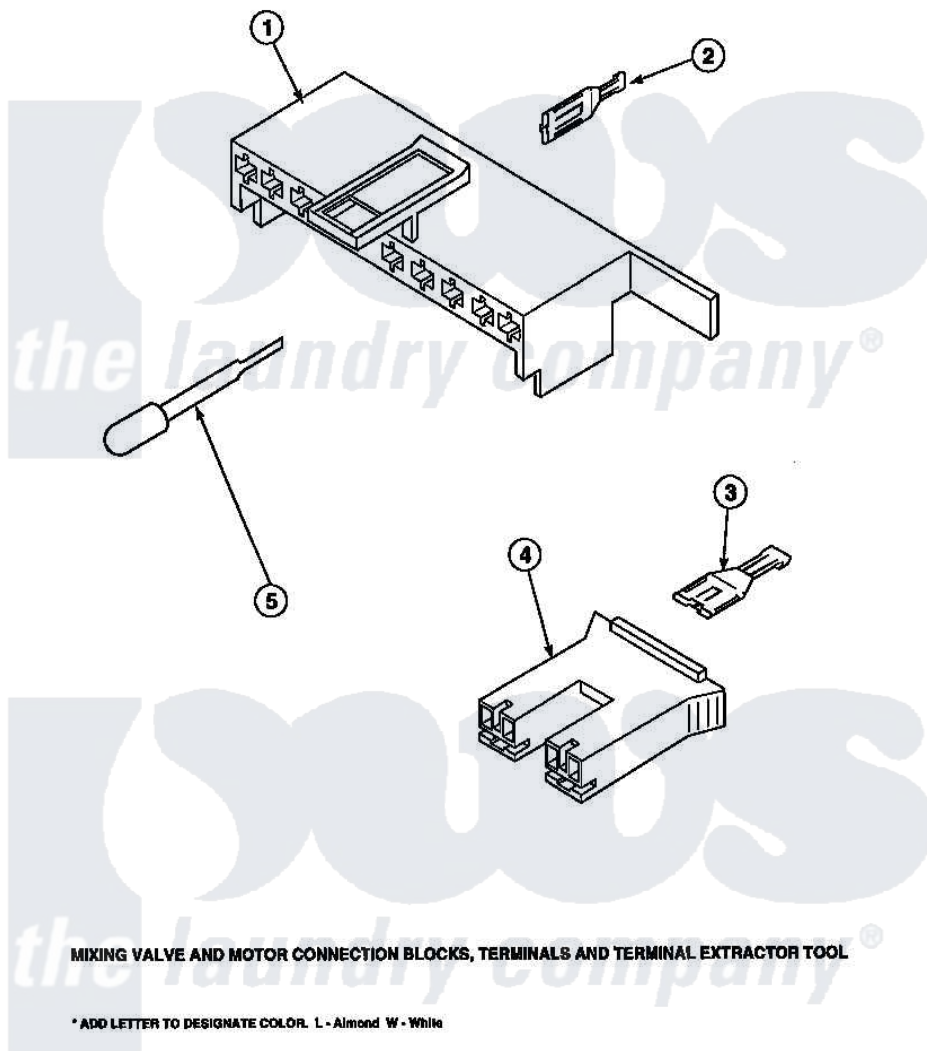

**Amana LW8252W2 (BOM: PLW8252W2 A) 19 - MIXING VALVE & MOTOR
CONN BLOCKS, TERM**

Amana [Residential Amana LW8252W2 \(BOM: PLW8252W2 A\) Washer Parts](#) Parts Diagram 19 - MIXING VALVE & MOTOR CONN BLOCKS, TERM
[Click on the part number to view part](#)

Item	Original Part Number	Replaced By	Status	Part Description
1	34677			10 Circuit Plug
2	Y00188			Molex Terminal
3	Y00121		Not Available	SPADE TERMINAL(12 GAUGE) (1/4 INCH-(2) 18 GAUGE WIRES O
4	34676			Plug
"	34675		Not Available	PLUG
5	283P4			Terminal Extractor Tool