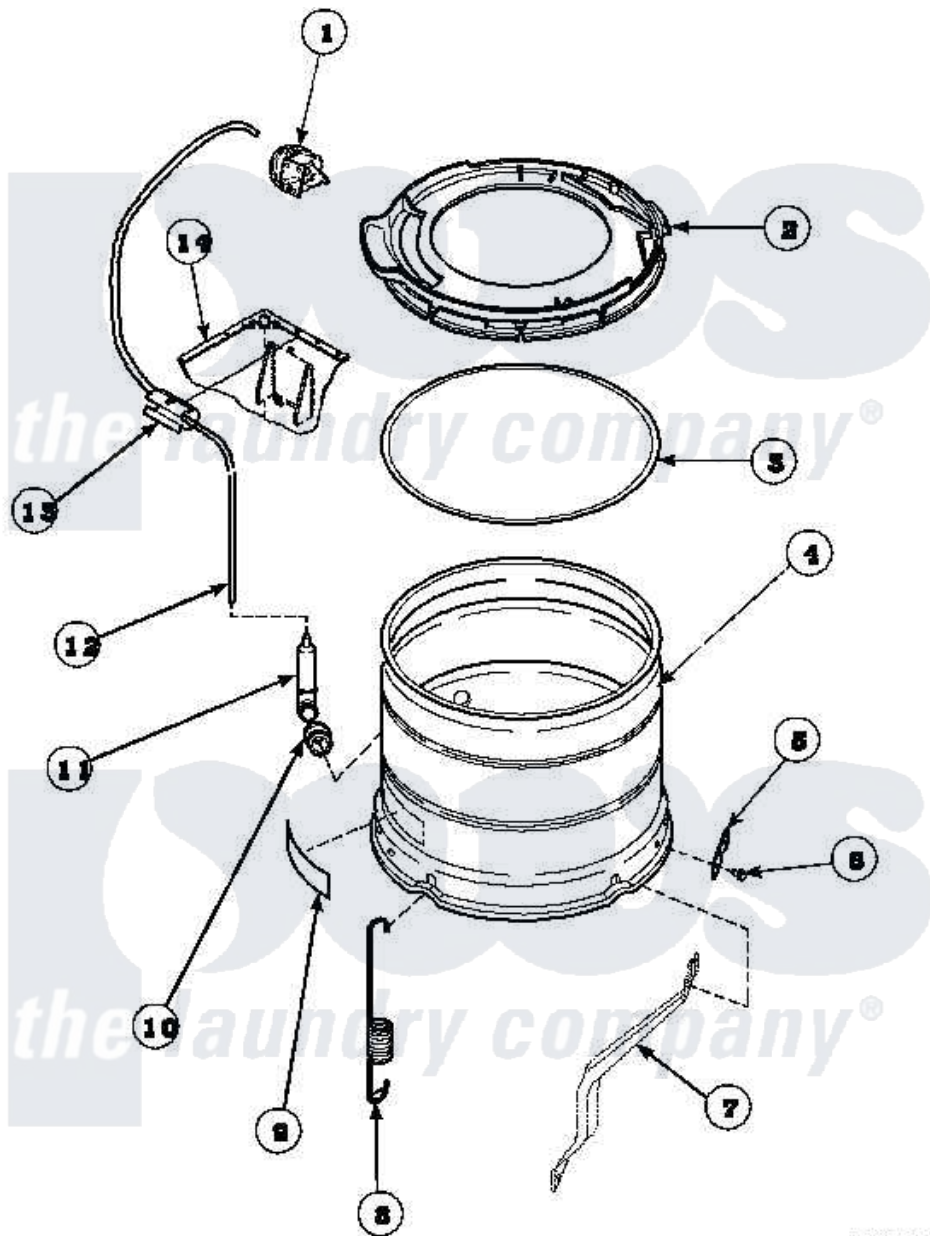

Amana LW8252W2 (BOM: PLW8252W2 A) 21 - OUTER TUB, COVER AND PRESSURE HOSE

Amana Residential Amana LW8252W2 (BOM: PLW8252W2 A) Washer Parts Parts Diagram 21 - OUTER TUB, COVER AND PRESSURE HOSE

Click on the part number to view part

Item	Original Part Number	Replaced By	Status	Part Description
1	36045	40055101		Switch, Pressure
2	36025P			Assembly, Tub Cover and Gasket
3	32857			Gasket, Tub Cover Small
4	34438P			Assembly, Outer Tub
5	27926			Plate, Leg .063
6	35369	40128701		Screw, 5/16-18 X .50
7	34471		Not Available	LEG,SUPPORT
8	35948			Spring, Leg-Large Tub
9	500049		Not Available	STICKER
10	29175	40037801		Grommet
11	30907	40008501		Assembly, Pressure Bulb
12	29213	39125		Tubing 31
13	36985		Not Available	CLIP, HOSE
14	34475P		Not Available	CABINET