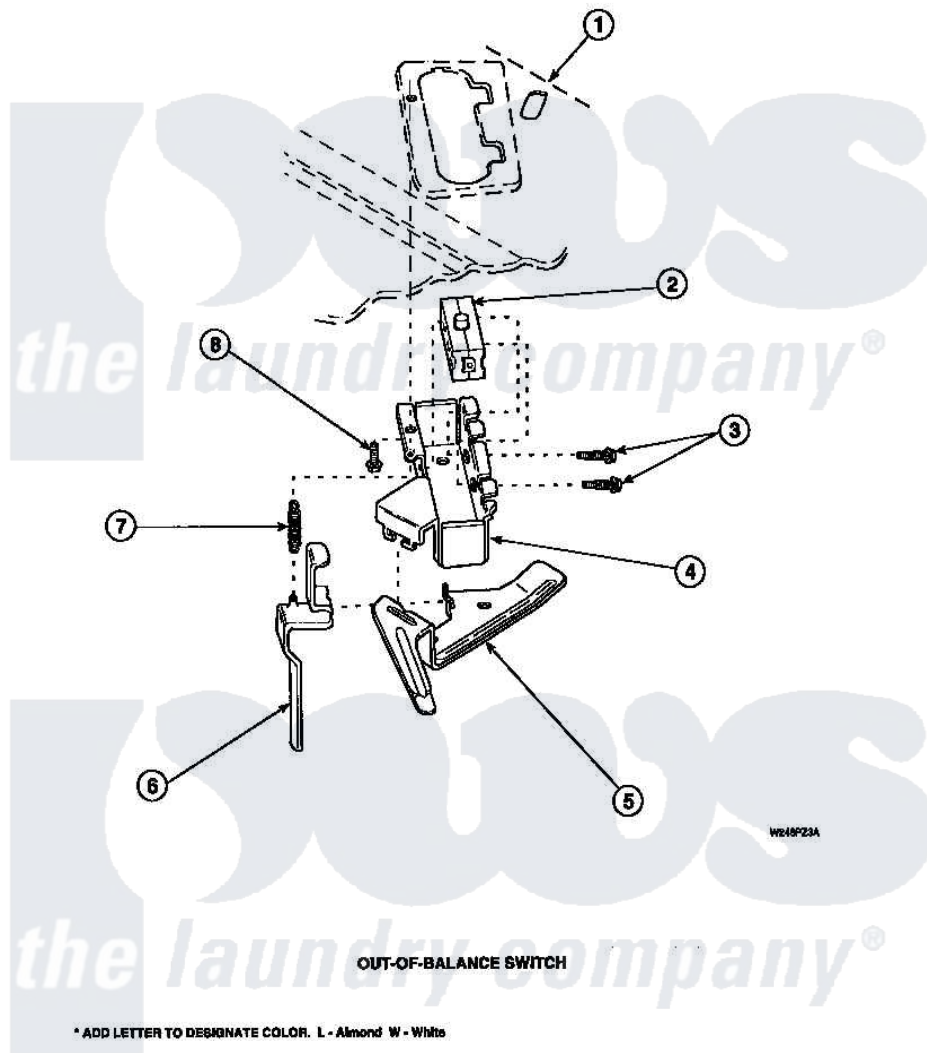

Amana LW8252W2 (BOM: PLW8252W2 A) 22 - OUT-OF-BALANCE SWITCH

Amana Residential Amana LW8252W2 (BOM: PLW8252W2 A) Washer Parts Parts Diagram 22 - OUT-OF-BALANCE SWITCH

Click on the part number to view part

Item	Original Part Number	Replaced By	Status	Part Description
1	34902P		Not Available	TOP
2	33445	27001095		Switch, Lid
3	36510			Screw
4	36497P			Kit, Switch Holder
5	33441			Arm, Actuator
6	33442			Lever, Unbalanced Load
7	33443			Spring
8	23962	W10116760		Screw