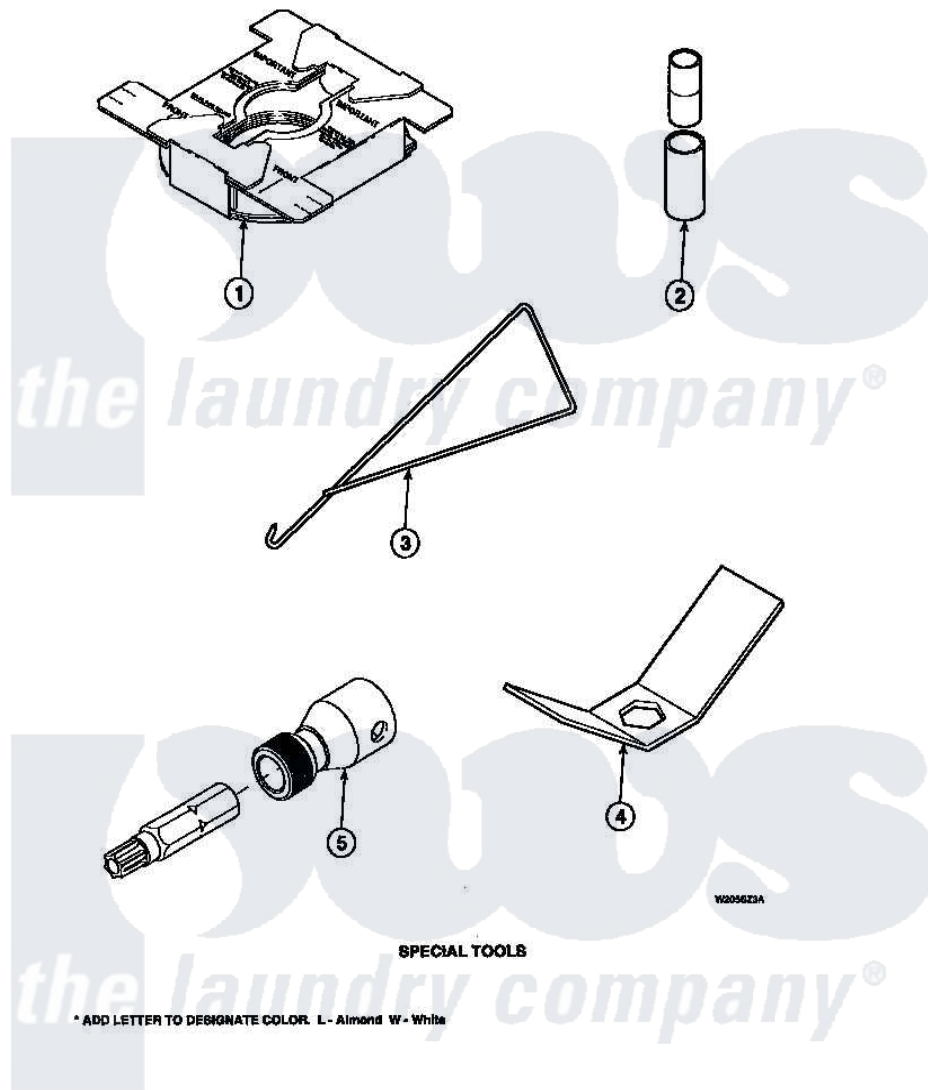

Amana LW8252W2 (BOM: PLW8252W2 A) 24 - SPECIAL TOOLS

SPECIAL TOOLS

* ADD LETTER TO DESIGNATE COLOR. L - Almond W - White

Amana Residential Amana LW8252W2 (BOM: PLW8252W2 A) Washer Parts Parts Diagram 24 - SPECIAL TOOLS

[Click on the part number to view part](#)

Item	Original Part Number	Replaced By	Status	Part Description
1	36926		Not Available	BRACE, SHIPPING
2	242P4			Installer, Spring
3	289P4	321P4		Hook, Spring
4	237P4	306P4		Hex Wrench
5	282P4			T25 Tamper Resistant Bit
"	24161			Torx Bit Holder
NI	555P3	725P3		Kit