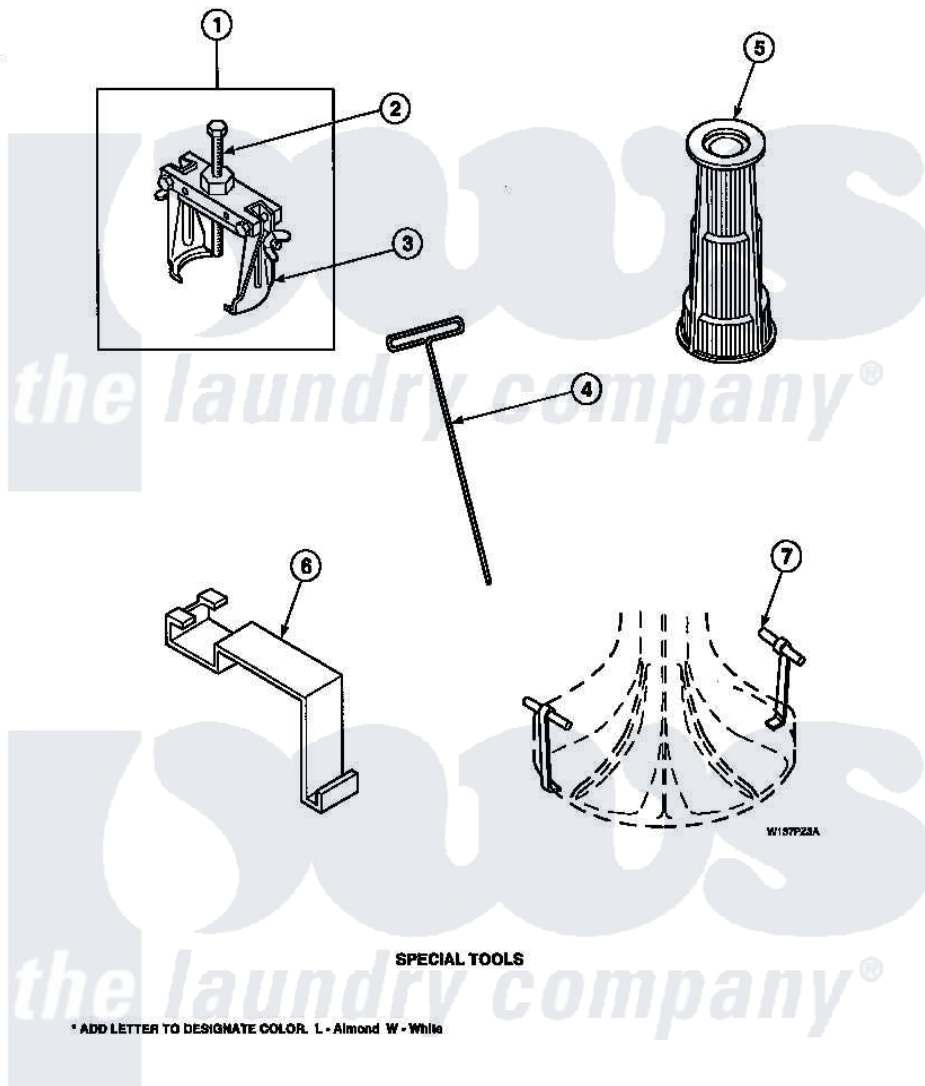

Amana LW8252W2 (BOM: PLW8252W2 A) 25 - SPECIAL TOOLS

Amana [Residential Amana LW8252W2 \(BOM: PLW8252W2 A\) Washer Parts](#) Parts Diagram 25 - SPECIAL TOOLS

[Click on the part number to view part](#)

Item	Original Part Number	Replaced By	Status	Part Description
1	294P4			Bell Tool
2	294P4B			Drive Bell Bolt
3	294P4A			Jaw, Drive Bell Tool
4	291P4		Not Available	WRENCH, T - ALLEN
5	293P4			Seal Tool
6	273P4			Tub Cover Gasket Tool
7	254P4P			Agitator Hooks
NI	555P3	725P3		Kit